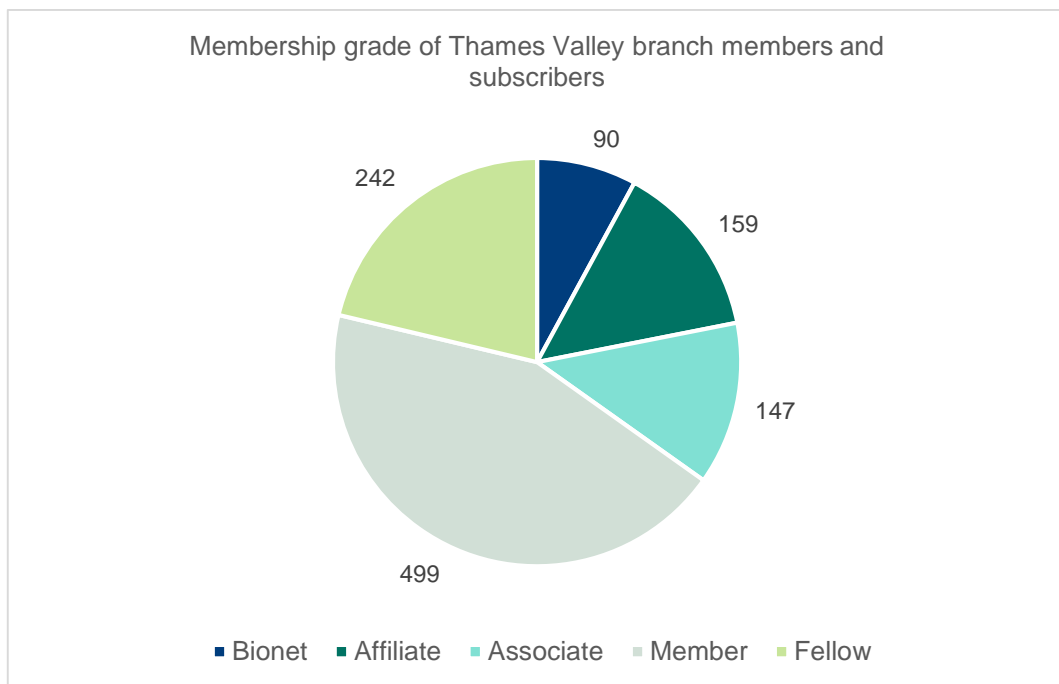

Branch member demographics April 2021

Thames Valley

Branch members: **1,069**

Branch subscribers: **59**

Membership category of Thames Valley branch members and subscribers

Thames Valley branch members vs subscribers

Thames Valley branch member map