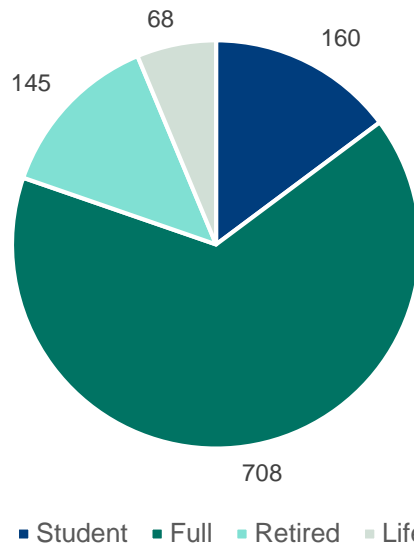

Branch member demographics April 2021

Thames Valley

Branch members: **1,069**

Branch subscribers: **59**

Membership category of Thames Valley branch members and subscribers

Thames Valley branch members vs subscribers