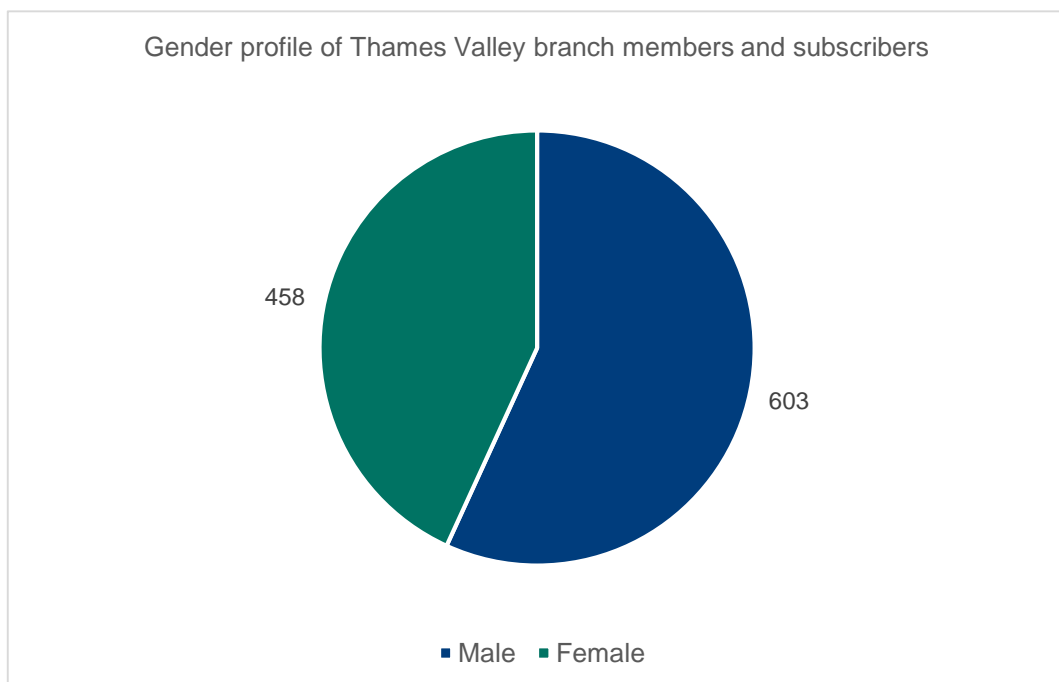

Branch member demographics April 2021

Thames Valley

Branch members: **1,069**

Branch subscribers: **59**

Membership category of Thames Valley branch members and subscribers

Thames Valley branch members vs subscribers

Thames Valley branch member map