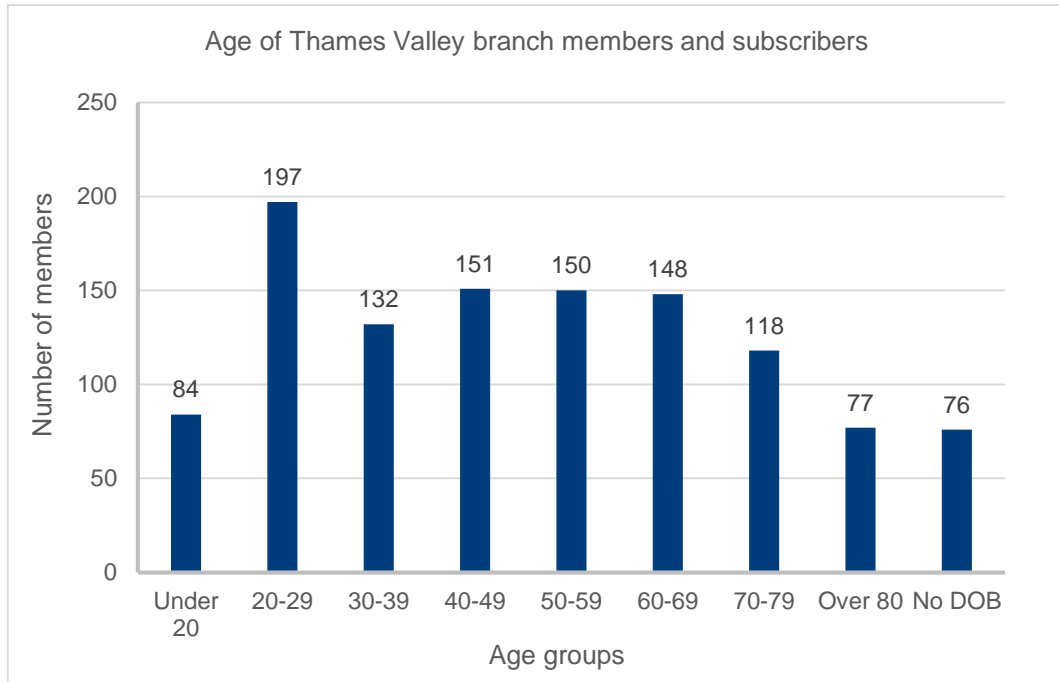

Branch member demographics April 2021

Thames Valley

Branch members: **1,069**

Branch subscribers: **59**

Membership category of Thames Valley branch members and subscribers

Thames Valley branch members vs subscribers