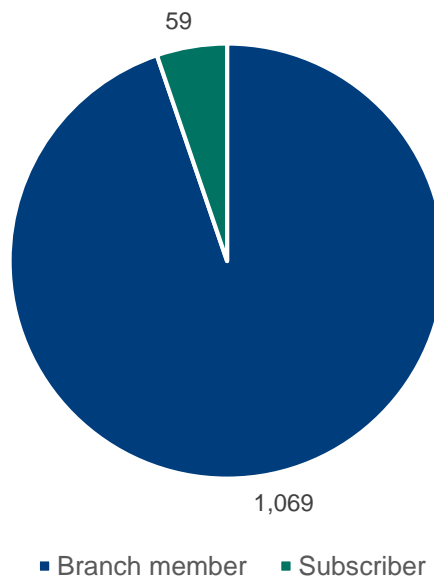

Branch member demographics April 2021

Thames Valley

Branch members: **1,069**

Branch subscribers: **59**

Membership category of Thames Valley branch members and subscribers

Thames Valley branch members vs subscribers

Thames Valley branch member map