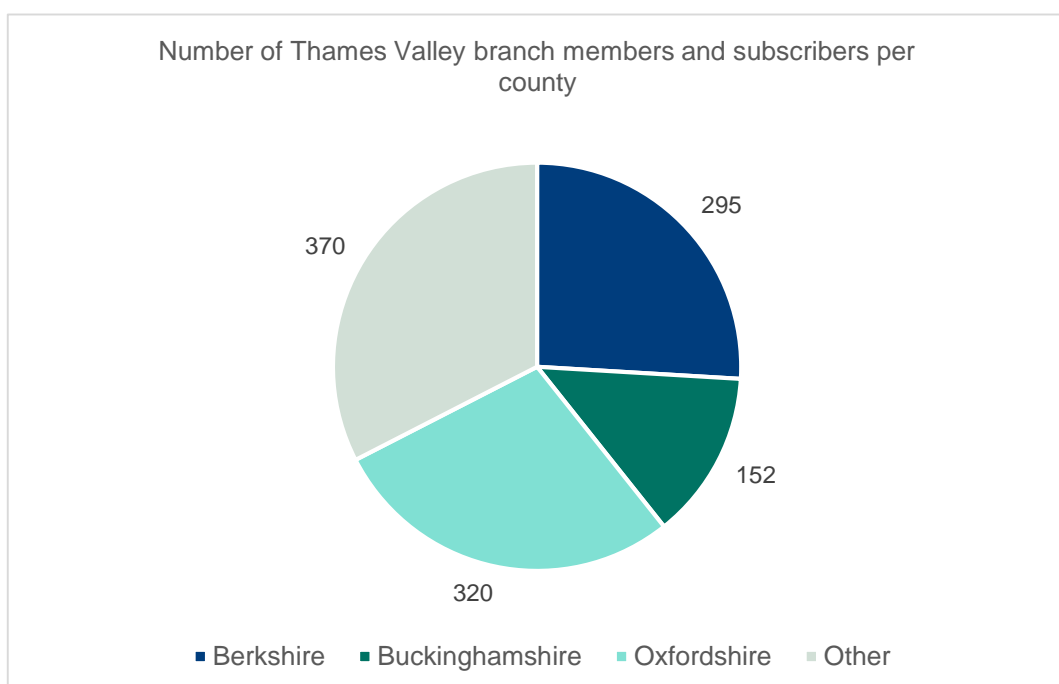

Branch member demographics April 2021

Thames Valley

Branch members: **1,069**

Branch subscribers: **59**

Membership category of Thames Valley branch members and subscribers

Thames Valley branch members vs subscribers

Thames Valley branch member map