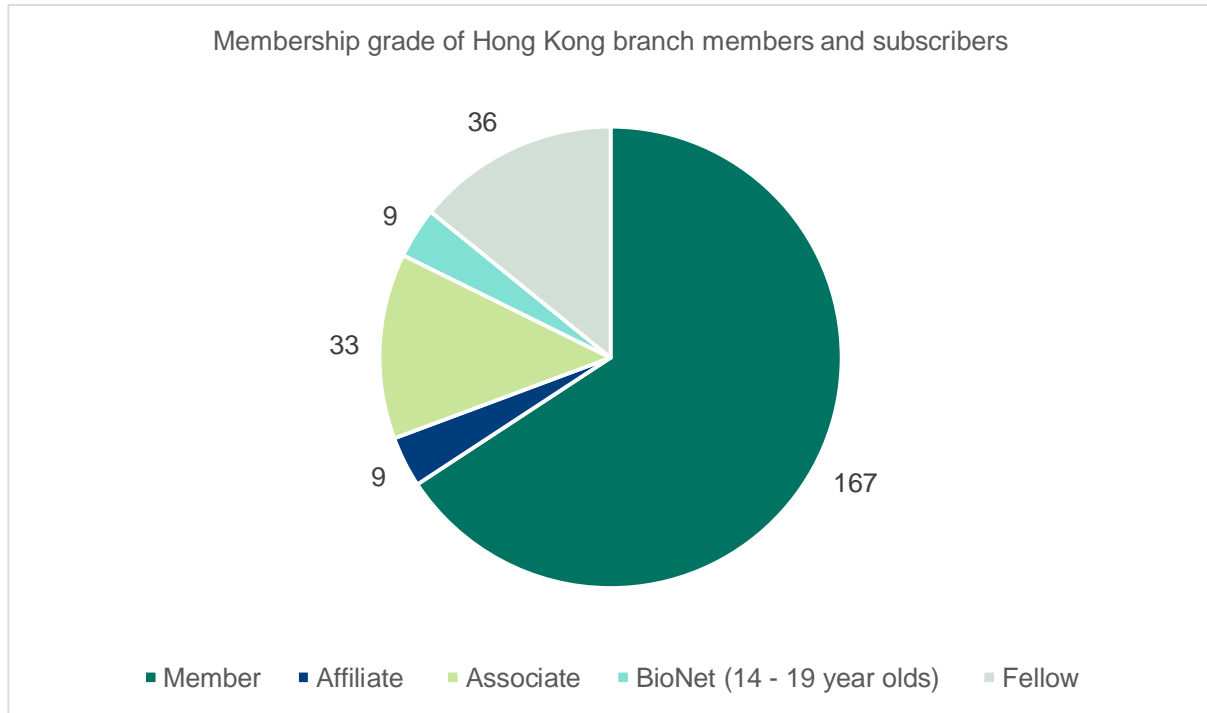

Hong Kong

Branch members: **199**

Subscribers: **56**

Membership category of Hong Kong branch members and subscribers

Hong Kong branch members vs subscribers

Professional registers of Hong Kong branch members and subscribers

Length of membership of current members and subscribers of Hong Kong branch based on election date

Hong Kong branch member map