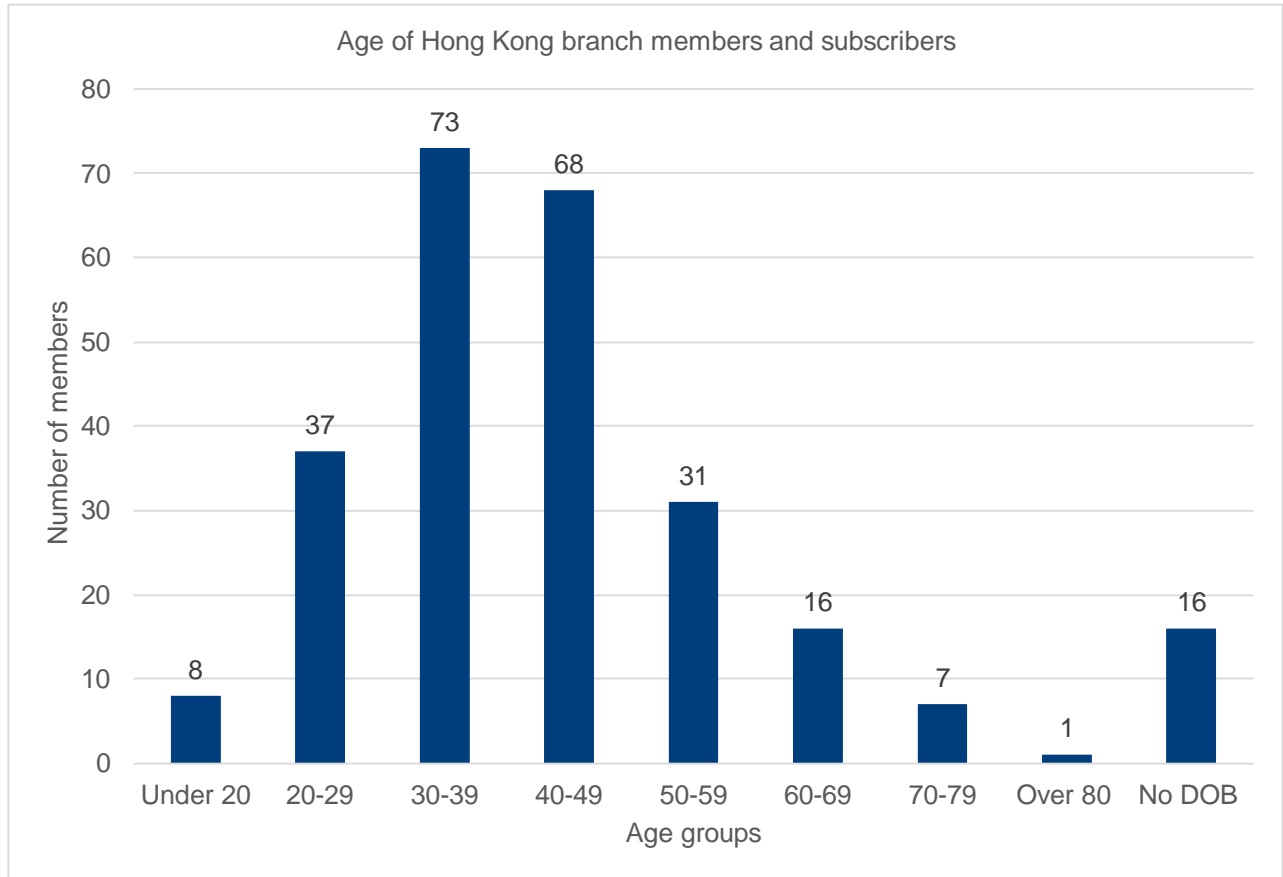

Hong Kong

Branch members: **199**

Subscribers: **56**

Membership category of Hong Kong branch members and subscribers

Hong Kong branch members vs subscribers

Professional registers of Hong Kong branch members and subscribers

Length of membership of current members and subscribers of Hong Kong branch based on election date

Hong Kong branch member map