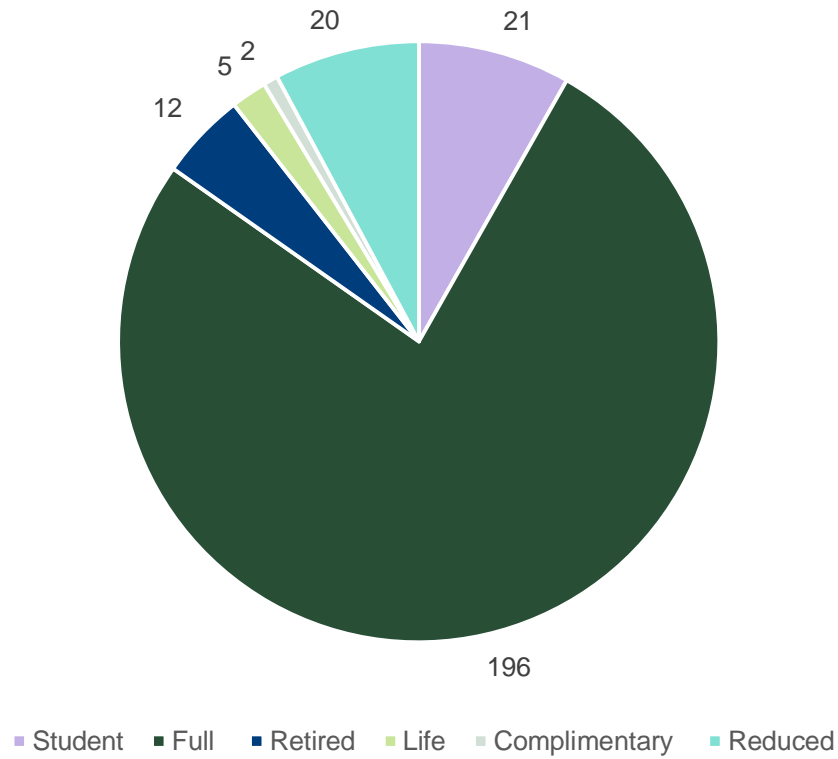

Hong Kong

Branch members: **199**

Subscribers: **56**

Membership category of Hong Kong branch members and subscribers

Hong Kong branch members vs subscribers

Professional registers of Hong Kong branch members and subscribers

Length of membership of current members and subscribers of Hong Kong branch based on election date

Hong Kong branch member map