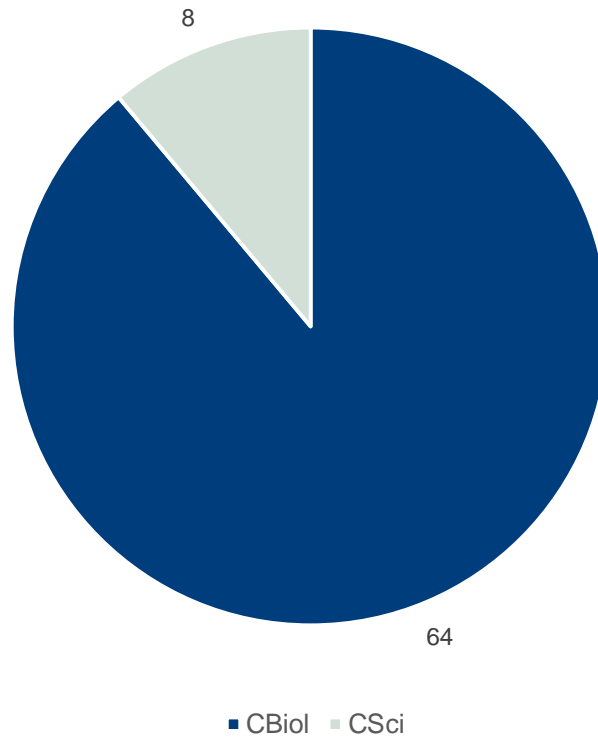

Hong Kong

Branch members: **199**

Subscribers: **56**

Membership category of Hong Kong branch members and subscribers

Hong Kong branch members vs subscribers

Professional registers of Hong Kong branch members and subscribers

Length of membership of current members and subscribers of Hong Kong branch based on election date

Hong Kong branch member map