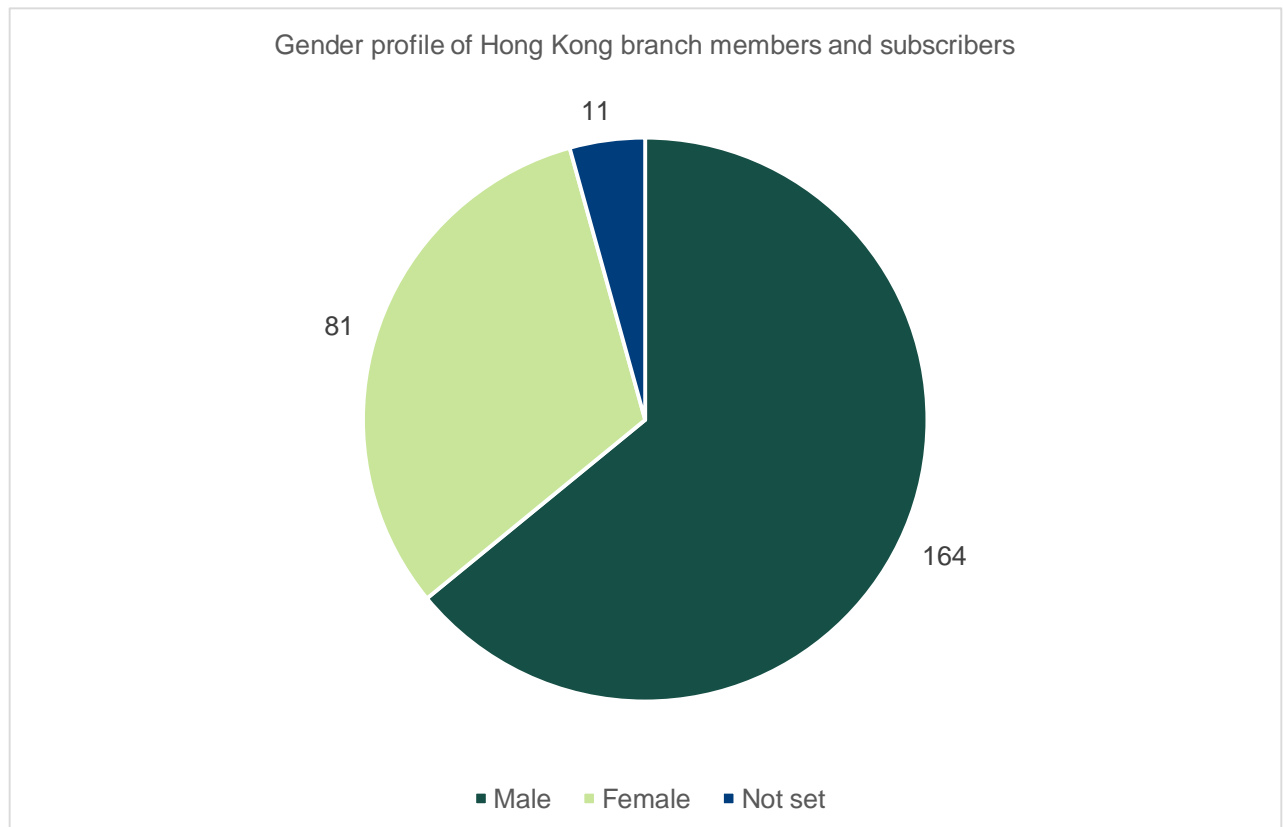

Hong Kong

Branch members: **199**

Subscribers: **56**

Membership category of Hong Kong branch members and subscribers

Hong Kong branch members vs subscribers

Professional registers of Hong Kong branch members and subscribers

Length of membership of current members and subscribers of Hong Kong branch based on election date

Hong Kong branch member map