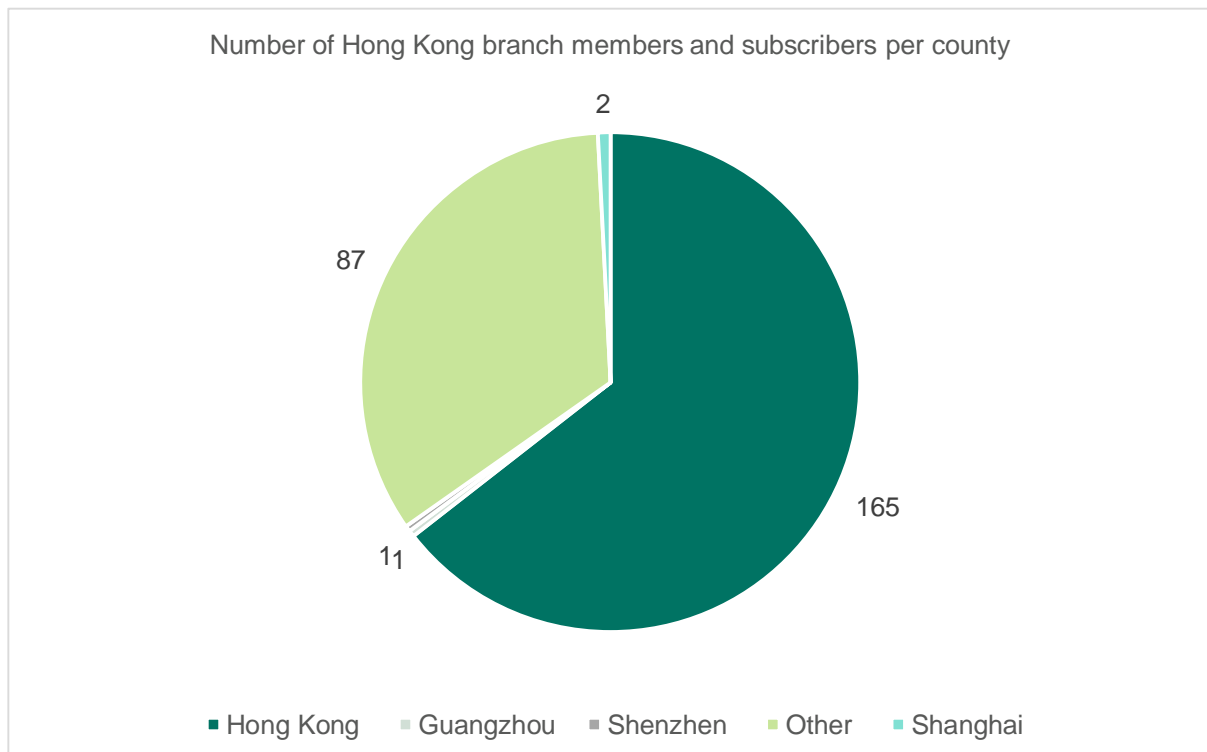

Hong Kong

Branch members: **199**

Subscribers: **56**

Membership category of Hong Kong branch members and subscribers

Hong Kong branch members vs subscribers

Professional registers of Hong Kong branch members and subscribers

Length of membership of current members and subscribers of Hong Kong branch based on election date

Hong Kong branch member map