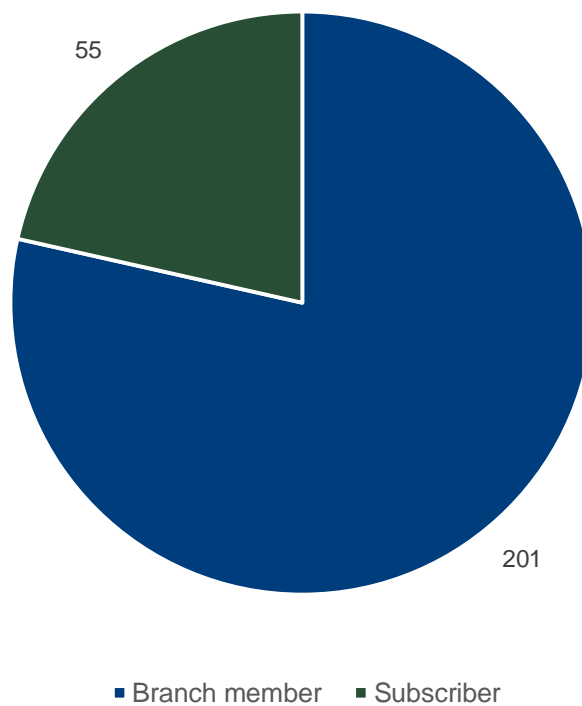

Hong Kong

Branch members: **199**

Subscribers: **56**

Membership category of Hong Kong branch members and subscribers

Hong Kong branch members vs subscribers

Professional registers of Hong Kong branch members and subscribers

Length of membership of current members and subscribers of Hong Kong branch based on election date

Hong Kong branch member map