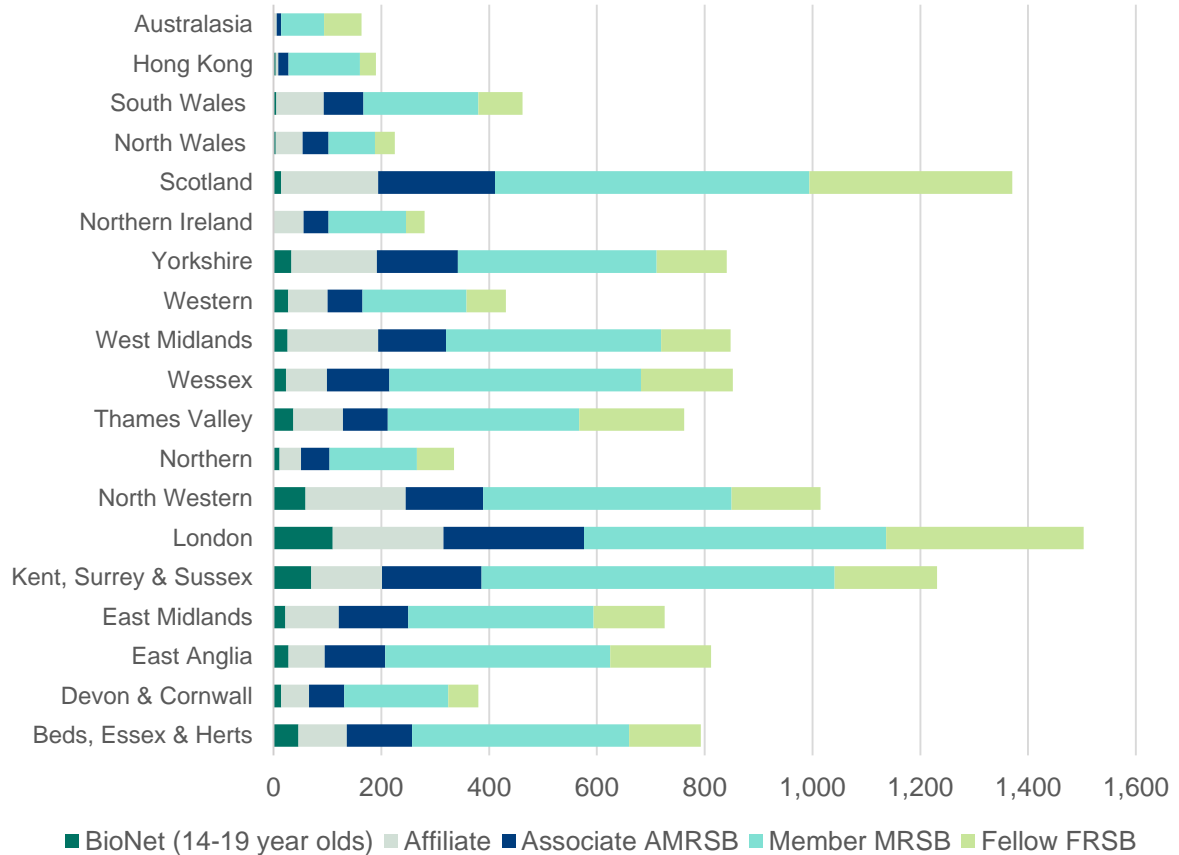

Branch member demographics

January 2020

All members

Membership grade of all RSB members

Membership grade profile by branch

Australasia

Branch members: **163**