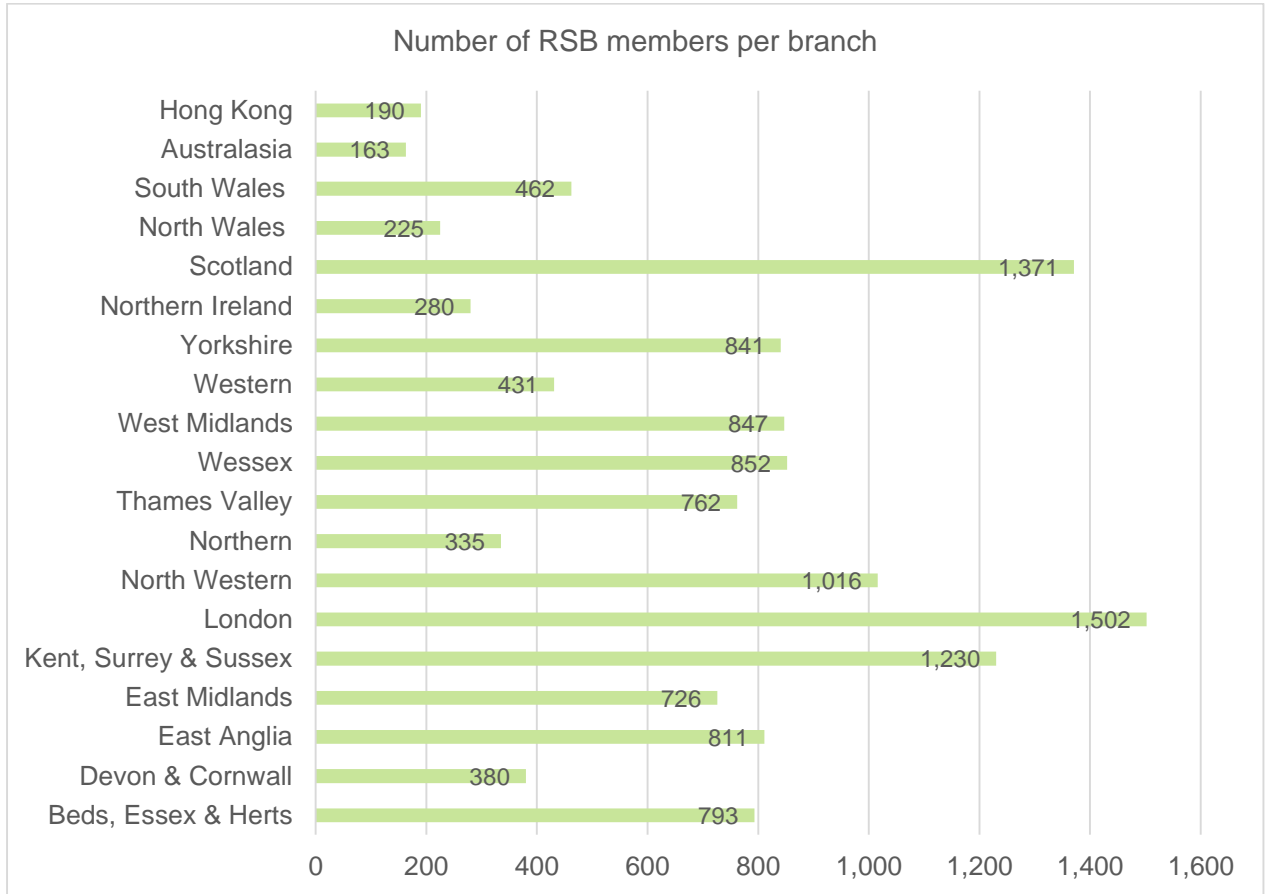

Branch member demographics

January 2020

All members

Membership grade of all RSB members

Membership grade profile by branch

Australasia

Branch members: **163**