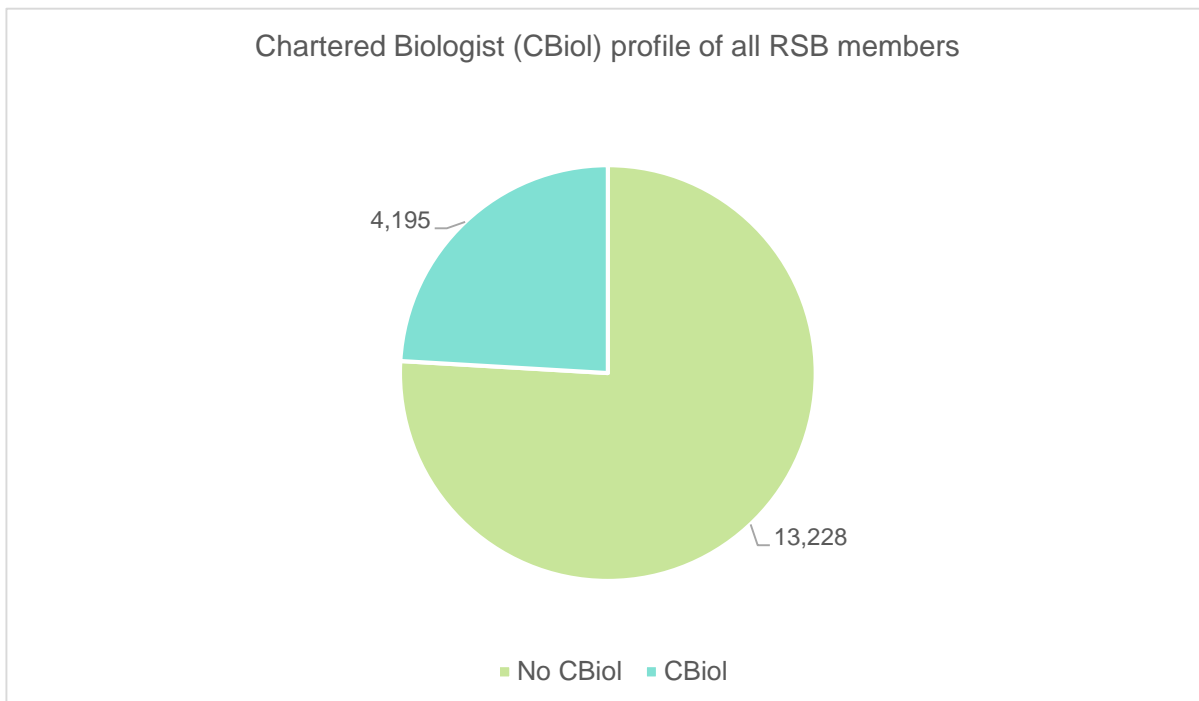

Branch member demographics

January 2020

All members

Membership grade of all RSB members

Membership grade profile by branch

Australasia

Branch members: **163**