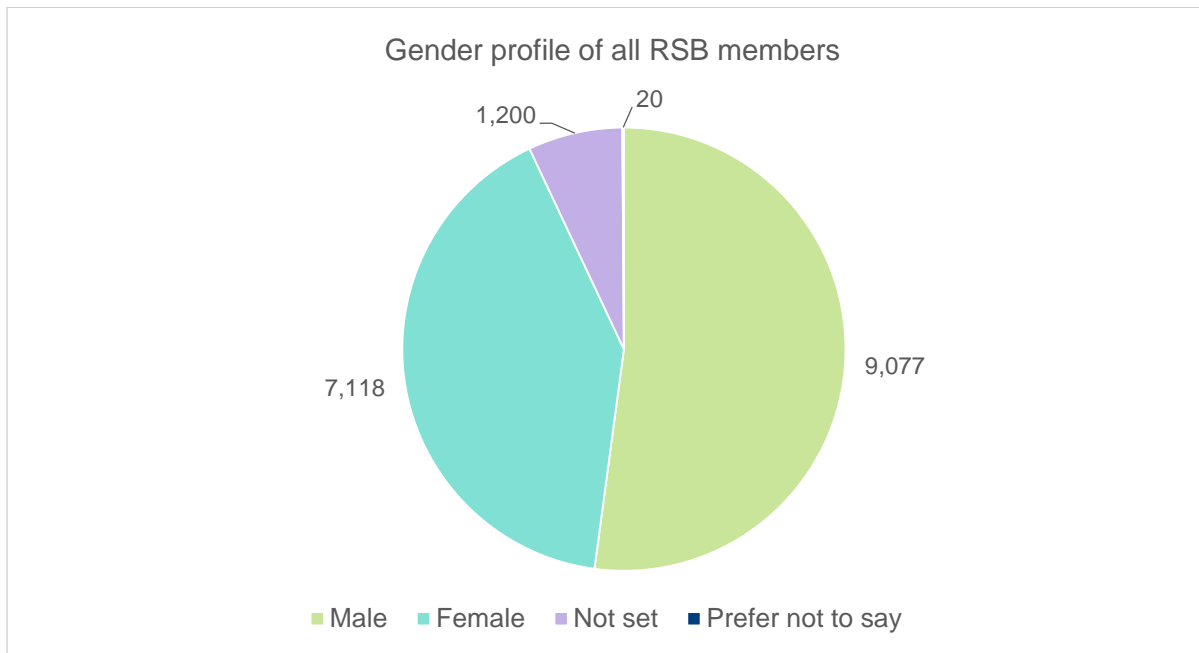

Branch member demographics

January 2020

All members

Membership grade of all RSB members

Membership grade profile by branch

Australasia

Branch members: **163**