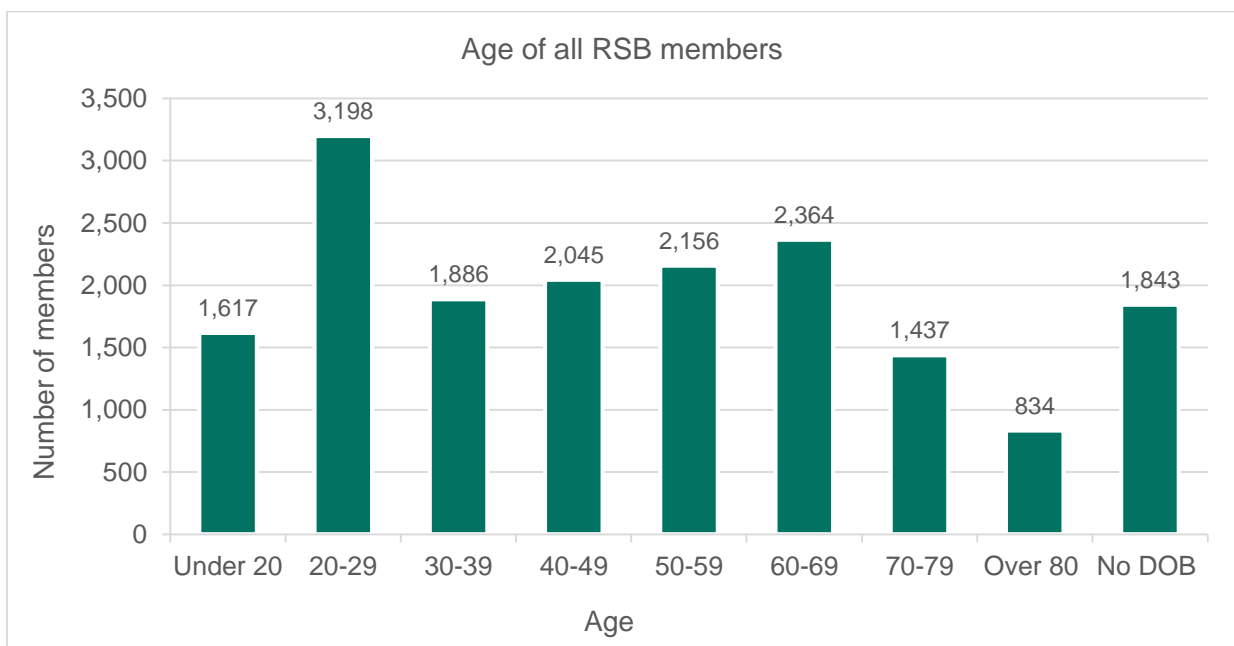

Branch member demographics

January 2020

All members

Membership grade of all RSB members

Membership grade profile by branch

Australasia

Branch members: **163**