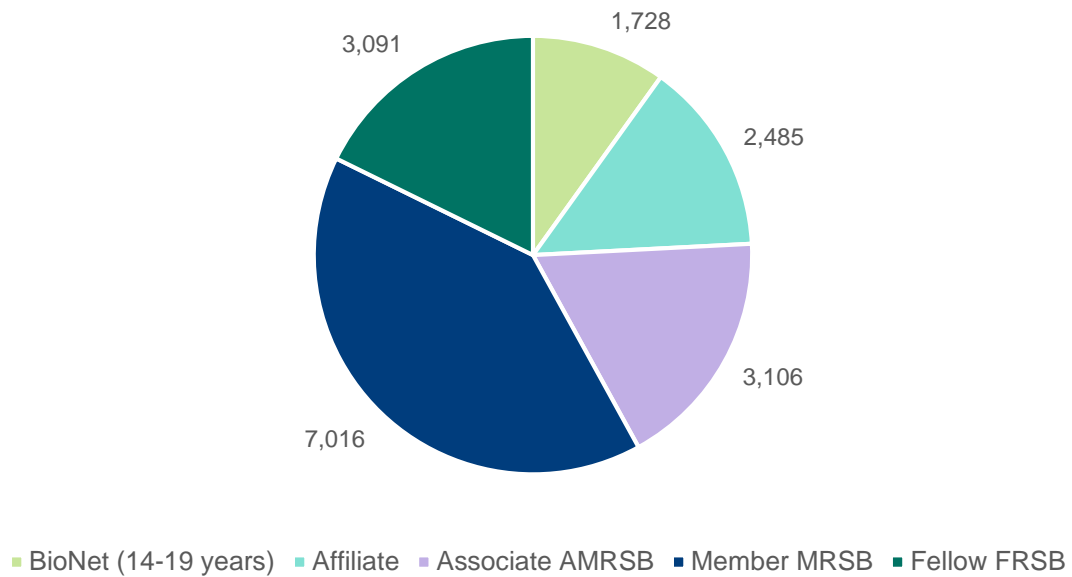

Branch member demographics

January 2020

All members

Membership grade of all RSB members

Membership grade profile by branch

Australasia

Branch members: **163**