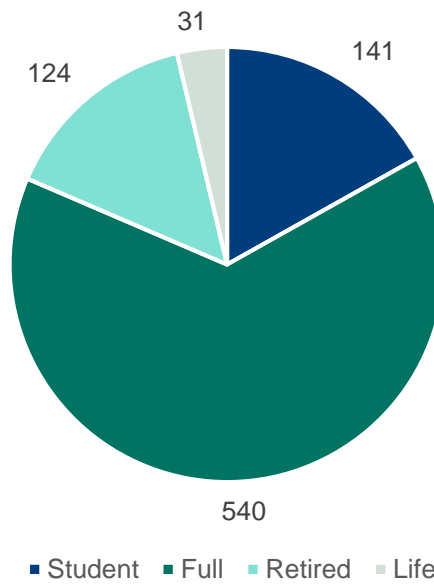

Branch member demographics

April 2021

Yorkshire

Branch members: **802**

Branch subscribers: **71**

Membership category of Yorkshire branch members and subscribers

Yorkshire branch members vs subscribers

Yorkshire branch member map