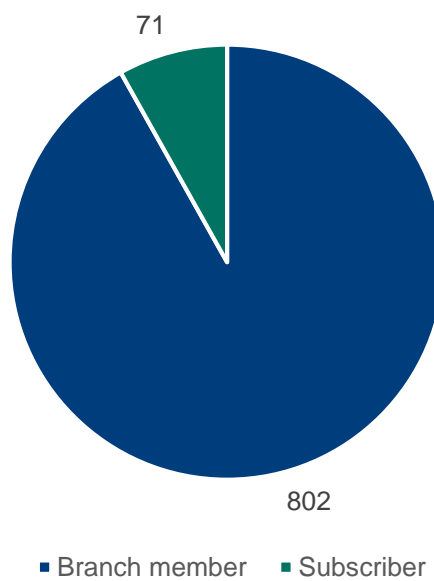

Branch member demographics

April 2021

Yorkshire

Branch members: **802**

Branch subscribers: **71**

Membership category of Yorkshire branch members and subscribers

Yorkshire branch members vs subscribers

Yorkshire branch member map