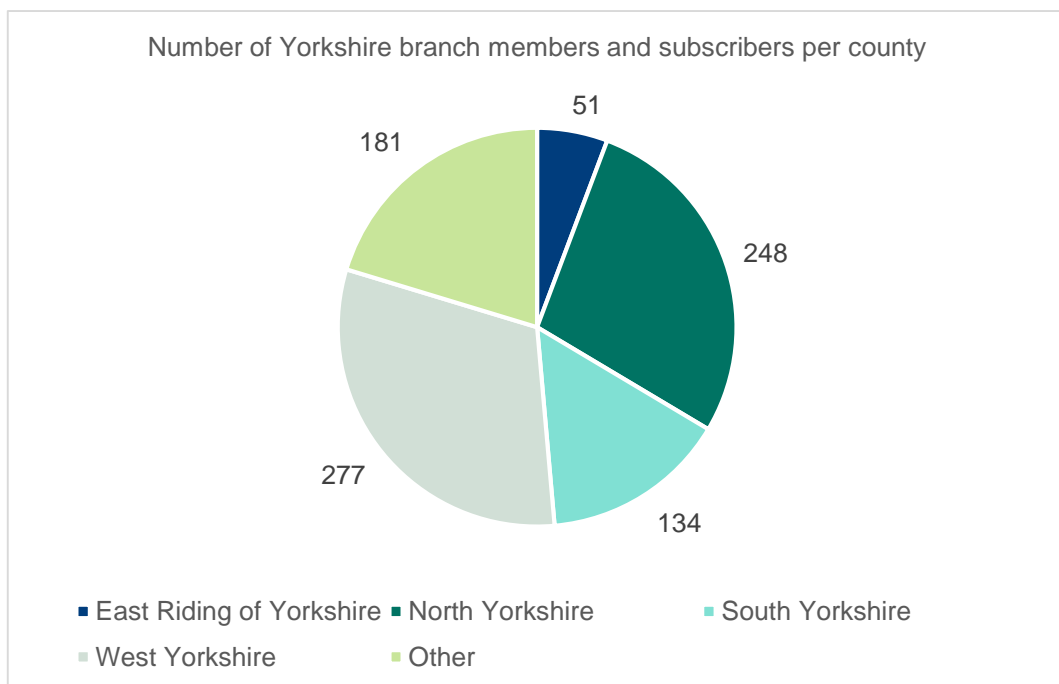

Branch member demographics

April 2021

Yorkshire

Branch members: **802**

Branch subscribers: **71**

Membership category of Yorkshire branch members and subscribers

Yorkshire branch members vs subscribers

Yorkshire branch member map