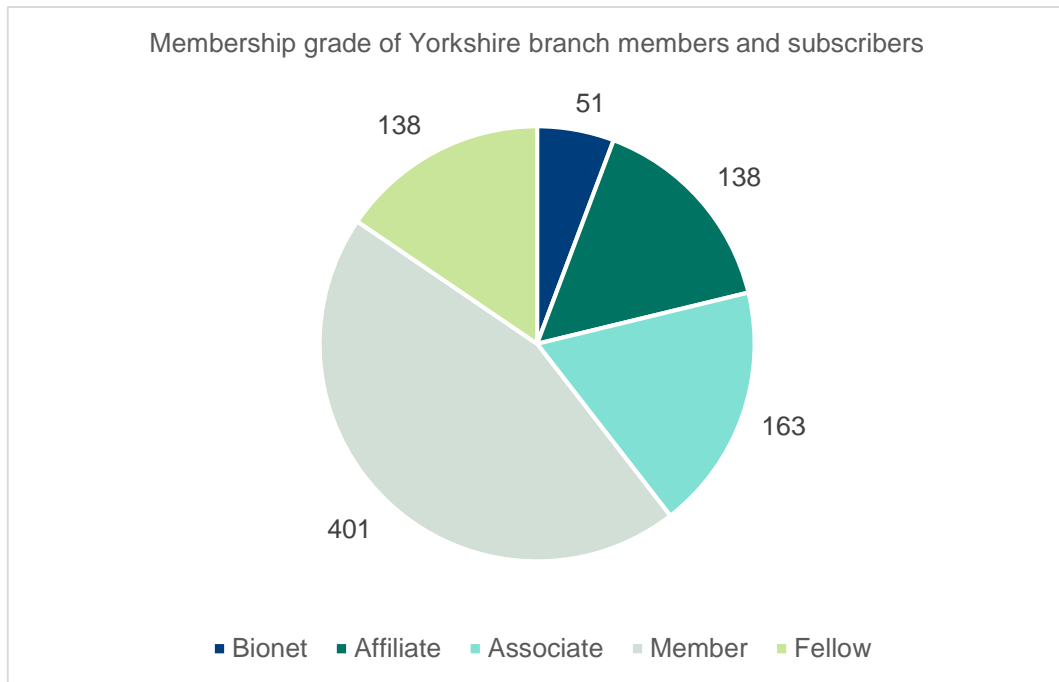

Branch member demographics

April 2021

Yorkshire

Branch members: **802**

Branch subscribers: **71**

Membership category of Yorkshire branch members and subscribers

Yorkshire branch members vs subscribers

Yorkshire branch member map