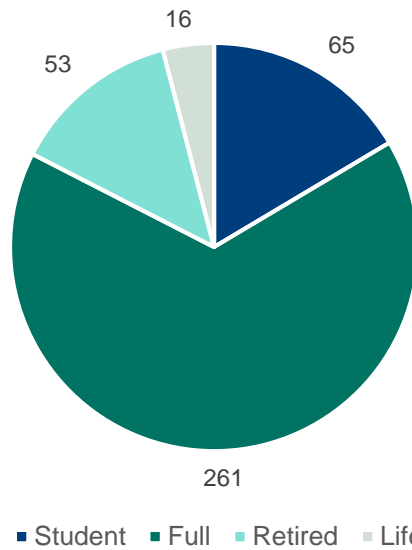

### Northern Ireland

Branch members: **289**

Branch subscribers: **49**

Membership category of Northern Ireland branch members and subscribers

Northern Ireland branch members vs subscribers