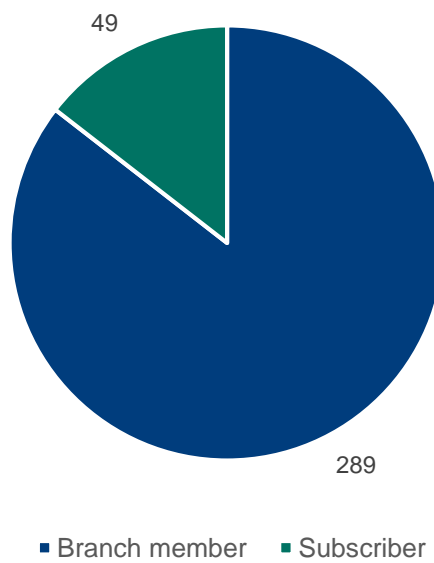

### Northern Ireland

Branch members: **289**

Branch subscribers: **49**

Membership category of Northern Ireland branch members and subscribers

Northern Ireland branch members vs subscribers