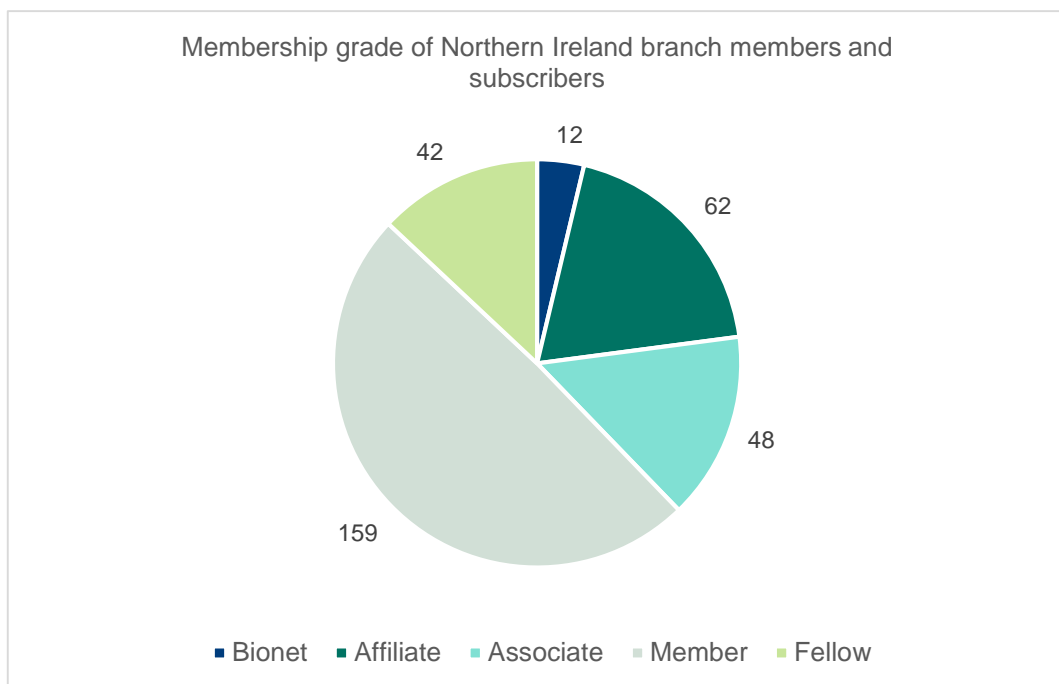

## Branch member demographics April 2021

### Northern Ireland

Branch members: **289**

Branch subscribers: **49**

Membership category of Northern Ireland branch members and subscribers

Northern Ireland branch members vs subscribers