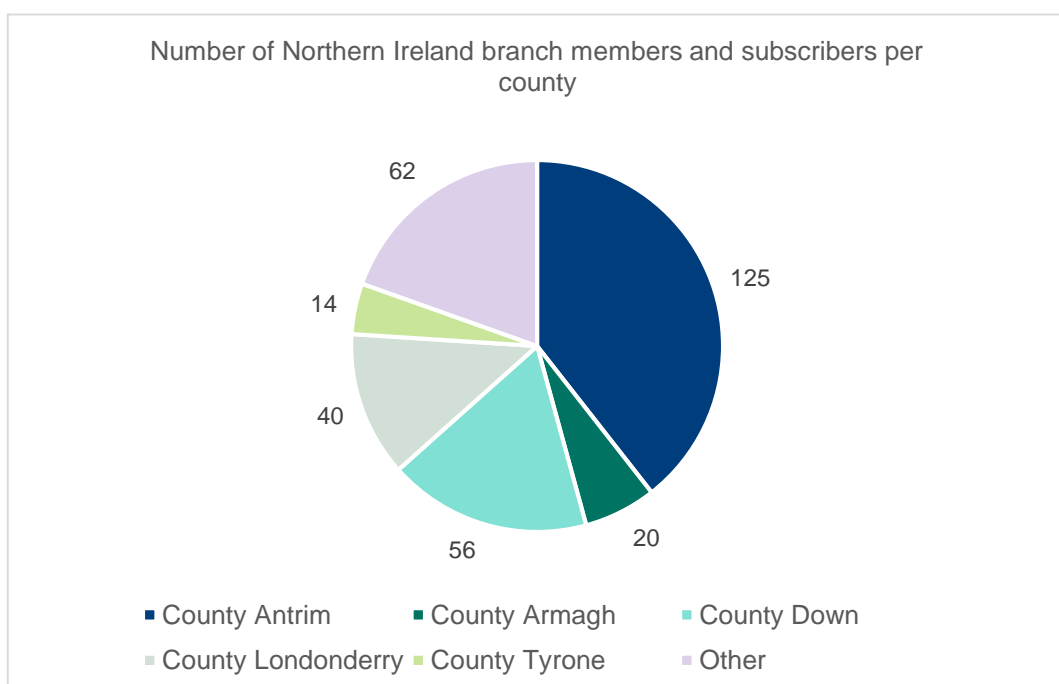

## Branch member demographics April 2021

### Northern Ireland

Branch members: **289**

Branch subscribers: **49**

Membership category of Northern Ireland branch members and subscribers

Northern Ireland branch members vs subscribers