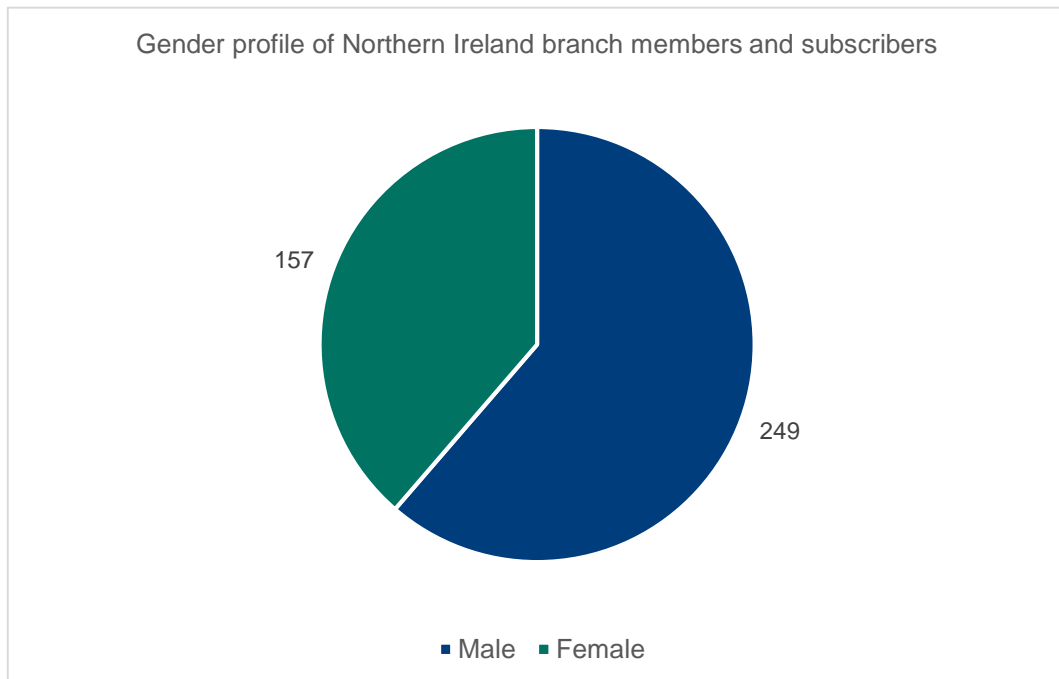

## Branch member demographics April 2021

### Northern Ireland

Branch members: **289**

Branch subscribers: **49**

Membership category of Northern Ireland branch members and subscribers

Northern Ireland branch members vs subscribers