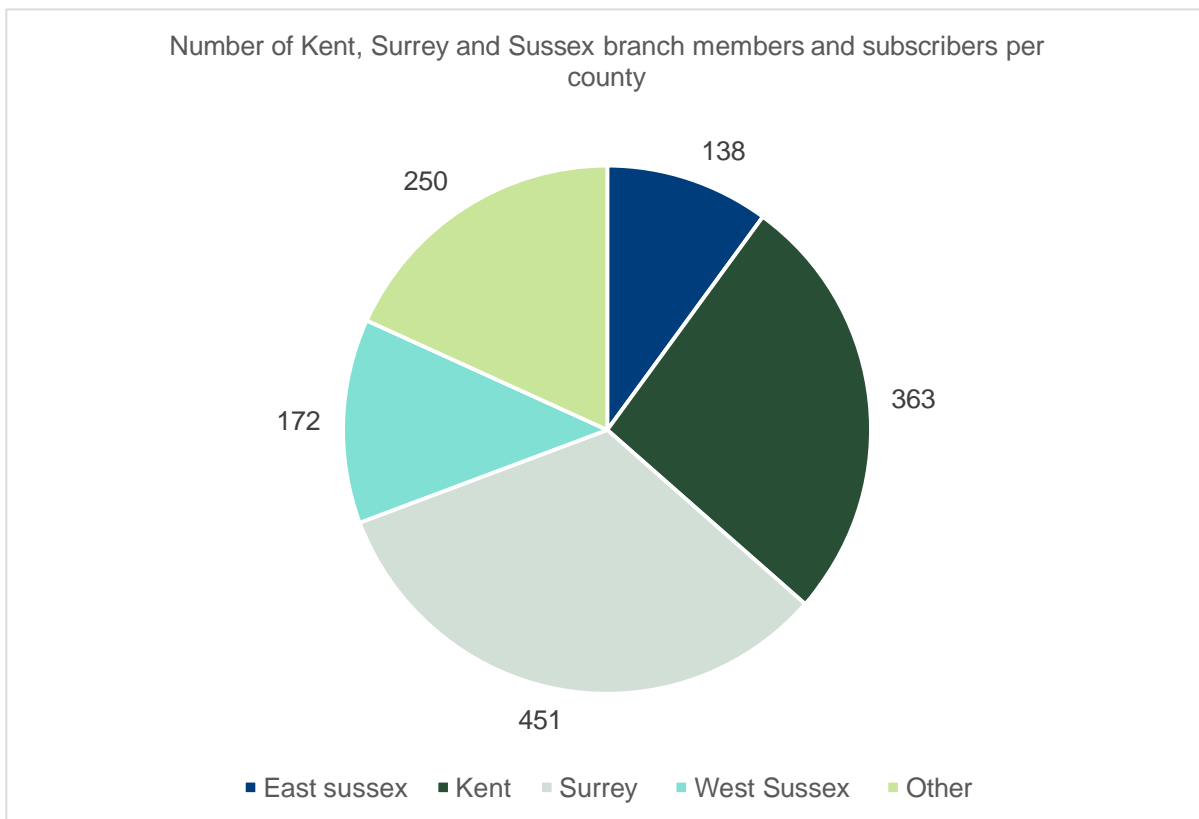

Kent, Surrey and Sussex

Branch members: **1,268**

Subscribers: **104**

Membership category of Kent, Surrey and Sussex branch members and subscribers

Kent, Surrey and Sussex branch members vs subscribers

Professional registers of Kent, Surrey and Sussex branch members and subscribers

Length of membership of current members and subscribers of Kent, Surrey and Sussex branch based on election date

Kent, Surrey and Sussex branch member map