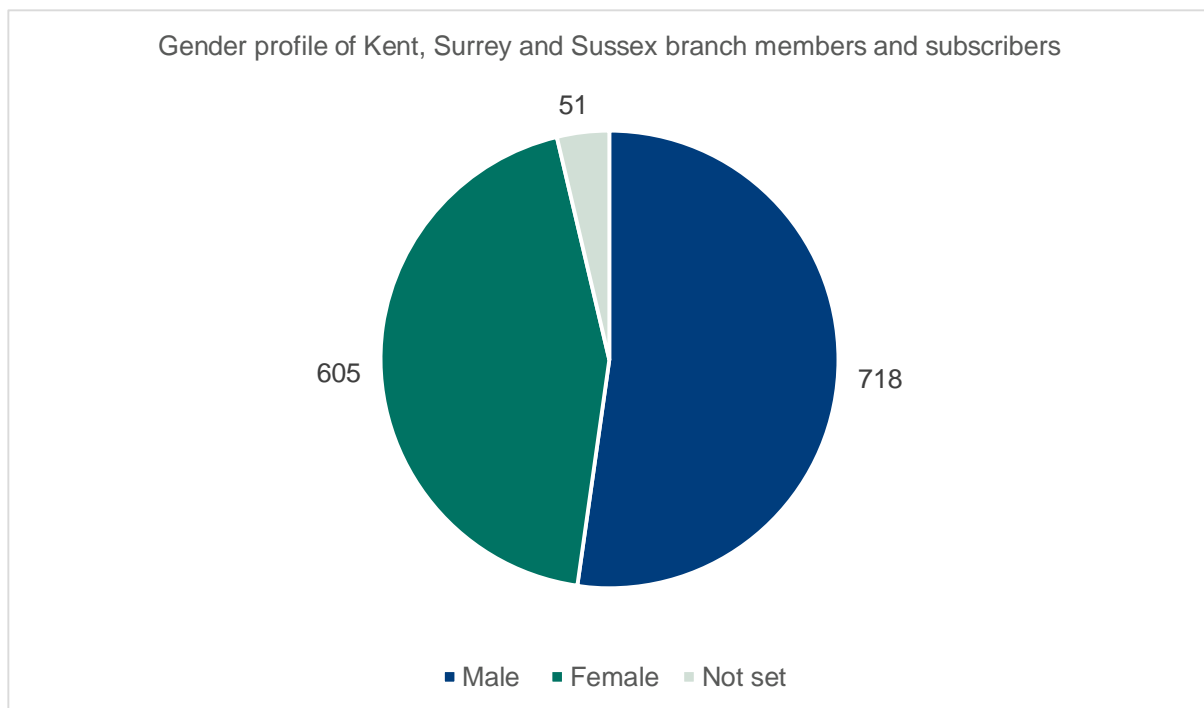

Kent, Surrey and Sussex

Branch members: **1,268**

Subscribers: **104**

Membership category of Kent, Surrey and Sussex branch members and subscribers

Kent, Surrey and Sussex branch members vs subscribers

Professional registers of Kent, Surrey and Sussex branch members and subscribers

Length of membership of current members and subscribers of Kent, Surrey and Sussex branch based on election date

Kent, Surrey and Sussex branch member map