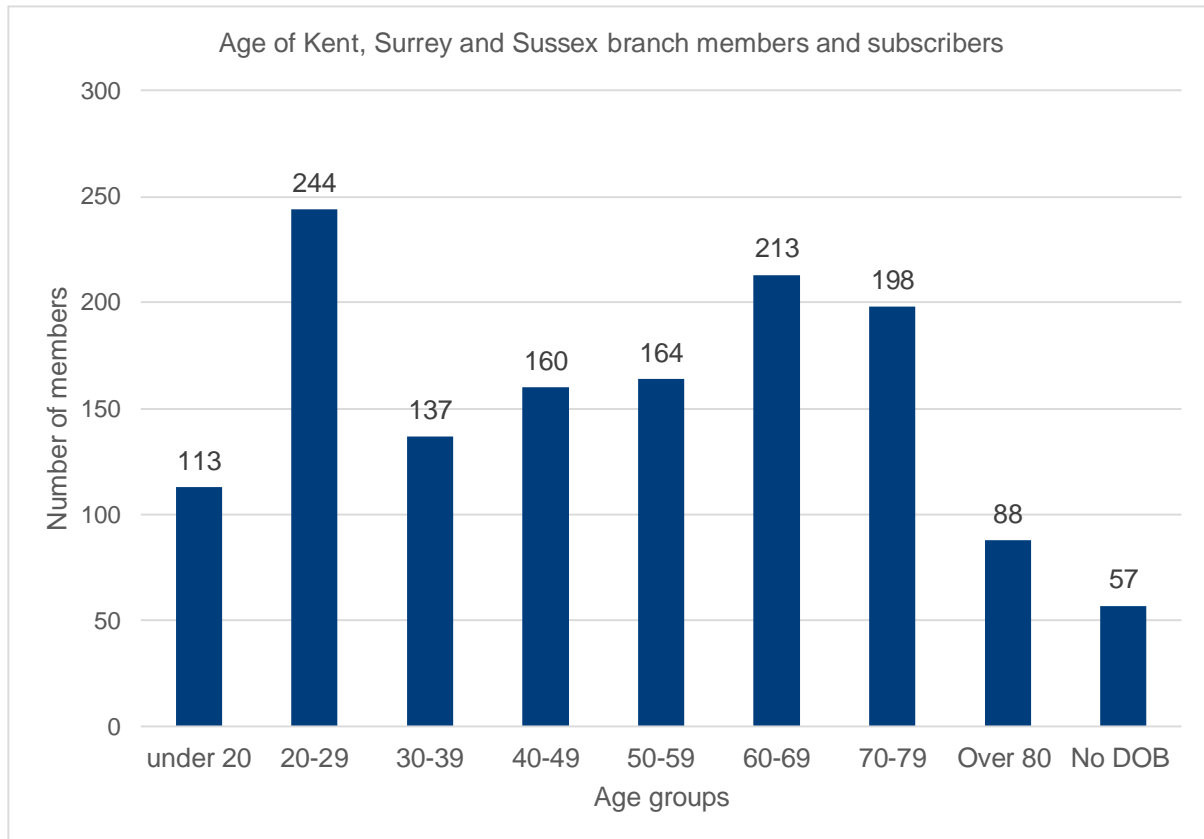

Kent, Surrey and Sussex

Branch members: **1,268**

Subscribers: **104**

Membership category of Kent, Surrey and Sussex branch members and subscribers

Kent, Surrey and Sussex branch members vs subscribers

Professional registers of Kent, Surrey and Sussex branch members and subscribers

Length of membership of current members and subscribers of Kent, Surrey and Sussex branch based on election date

Kent, Surrey and Sussex branch member map