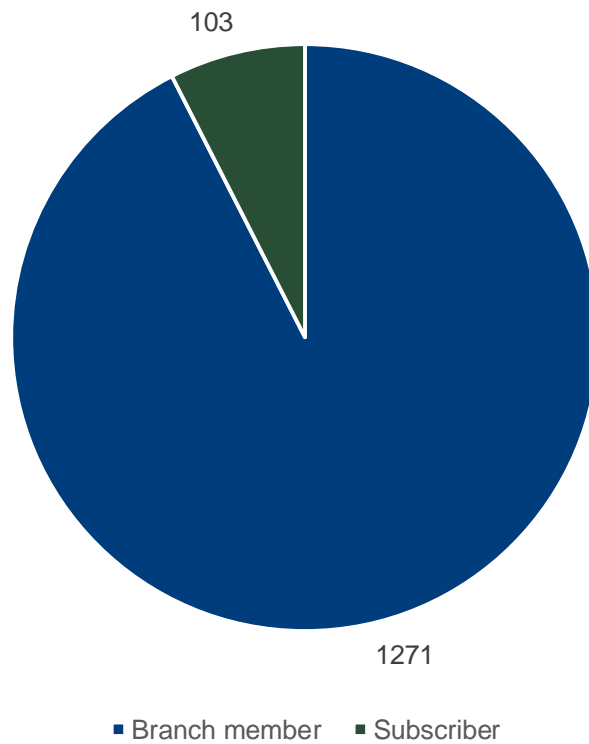

Kent, Surrey and Sussex

Branch members: **1,268**

Subscribers: **104**

Membership category of Kent, Surrey and Sussex branch members and subscribers

Kent, Surrey and Sussex branch members vs subscribers

Professional registers of Kent, Surrey and Sussex branch members and subscribers

Length of membership of current members and subscribers of Kent, Surrey and Sussex branch based on election date

Kent, Surrey and Sussex branch member map