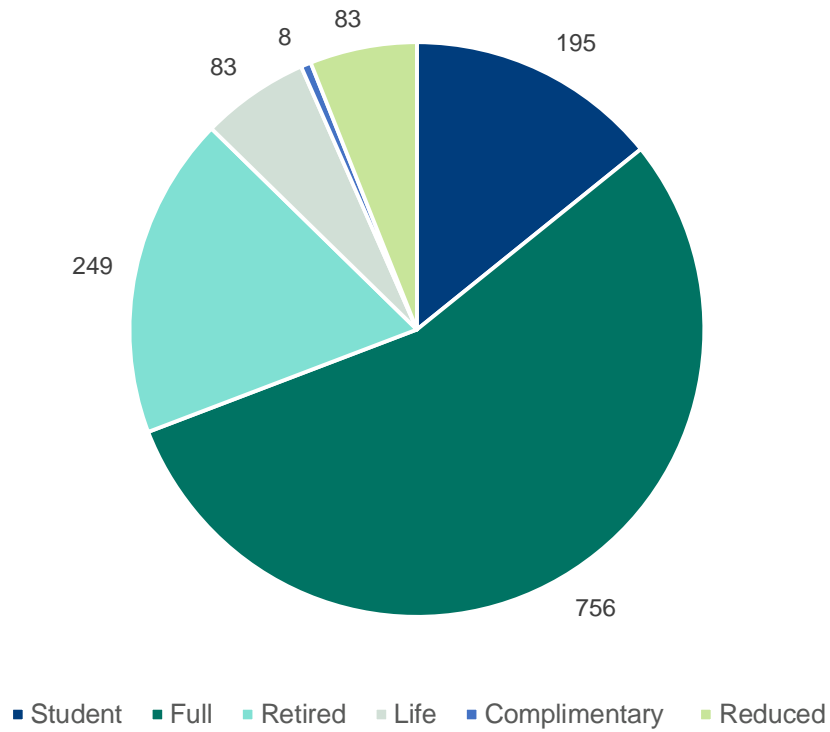

Membership category of Kent, Surrey and Sussex branch members and subscribers