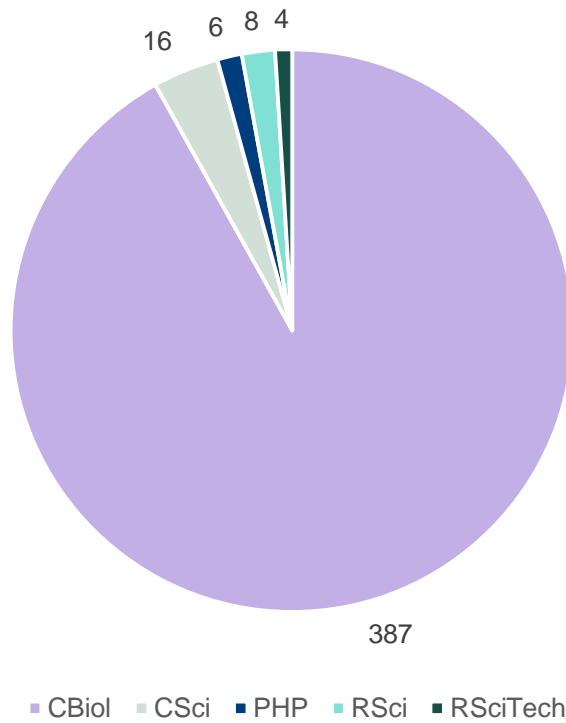

Kent, Surrey and Sussex

Branch members: **1,268**

Subscribers: **104**

Membership category of Kent, Surrey and Sussex branch members and subscribers

Kent, Surrey and Sussex branch members vs subscribers

Professional registers of Kent, Surrey and Sussex branch members and subscribers

Length of membership of current members and subscribers of Kent, Surrey and Sussex branch based on election date

Kent, Surrey and Sussex branch member map