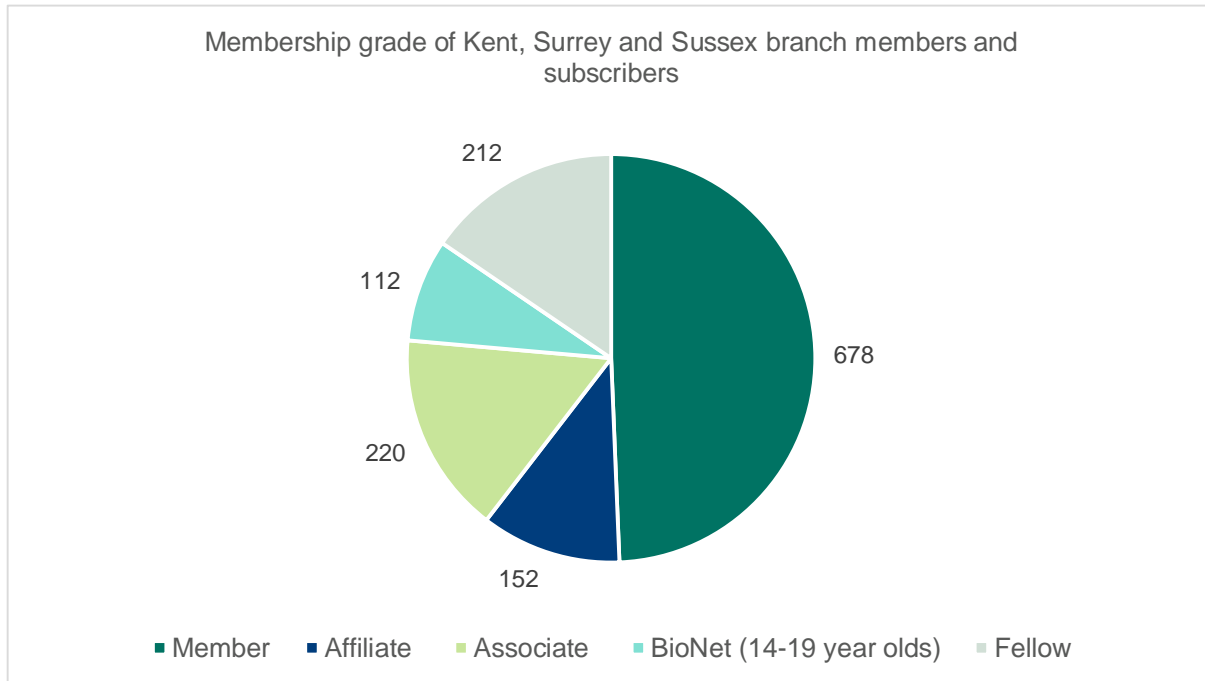

Kent, Surrey and Sussex

Branch members: **1,268**

Subscribers: **104**

Membership category of Kent, Surrey and Sussex branch members and subscribers

Kent, Surrey and Sussex branch members vs subscribers

Professional registers of Kent, Surrey and Sussex branch members and subscribers

Length of membership of current members and subscribers of Kent, Surrey and Sussex branch based on election date

Kent, Surrey and Sussex branch member map