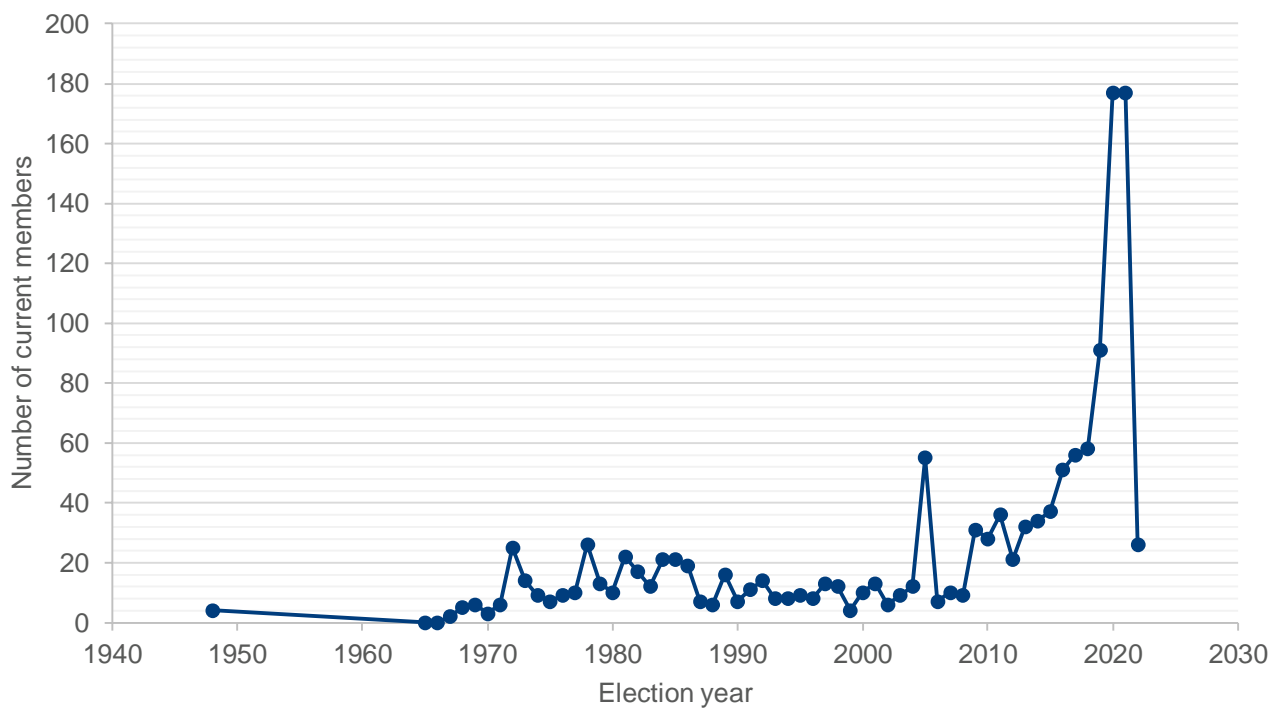

Kent, Surrey and Sussex

Branch members: **1,268**

Subscribers: **104**

Membership category of Kent, Surrey and Sussex branch members and subscribers

Kent, Surrey and Sussex branch members vs subscribers

Professional registers of Kent, Surrey and Sussex branch members and subscribers

Length of membership of current members and subscribers of Kent, Surrey and Sussex branch based on election date

Kent, Surrey and Sussex branch member map