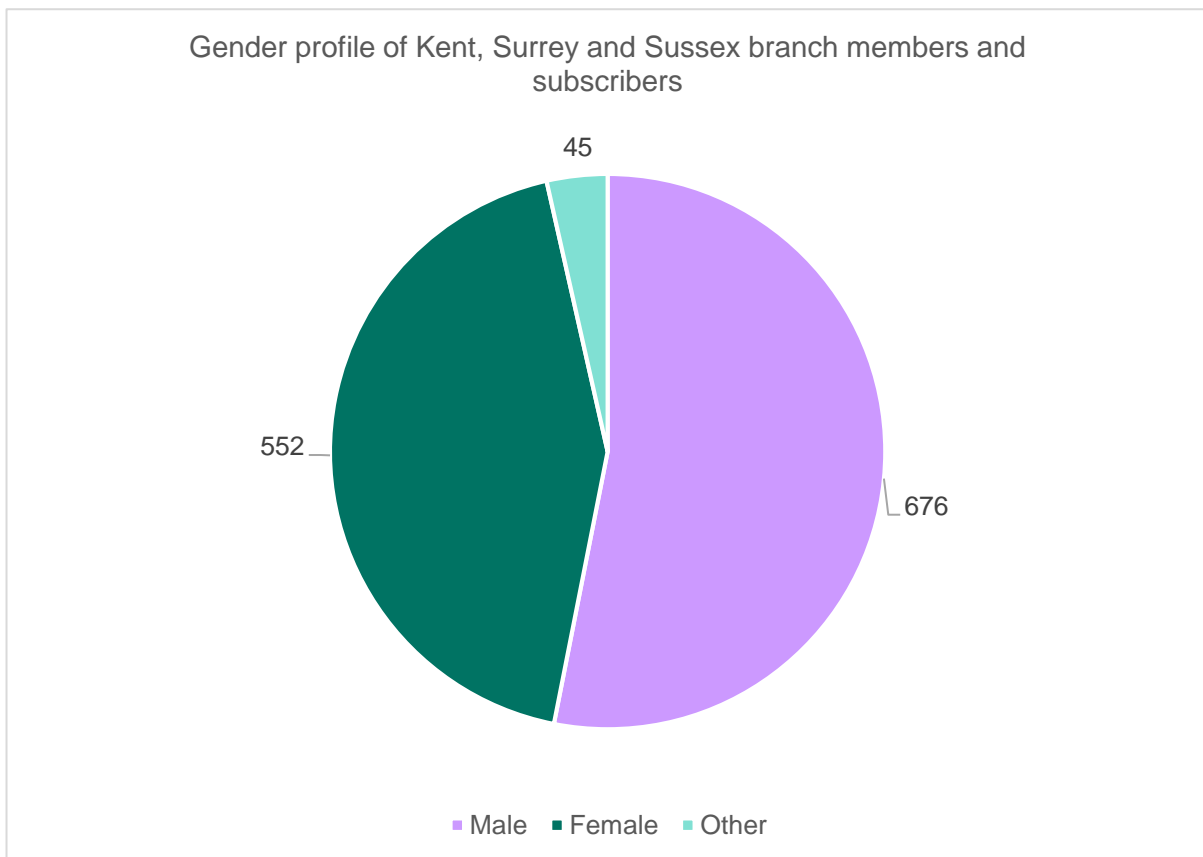

Kent, Surrey and Sussex

Branch members: **1,125**

Subscribers: **148**

Kent, Surrey and Sussex branch member map