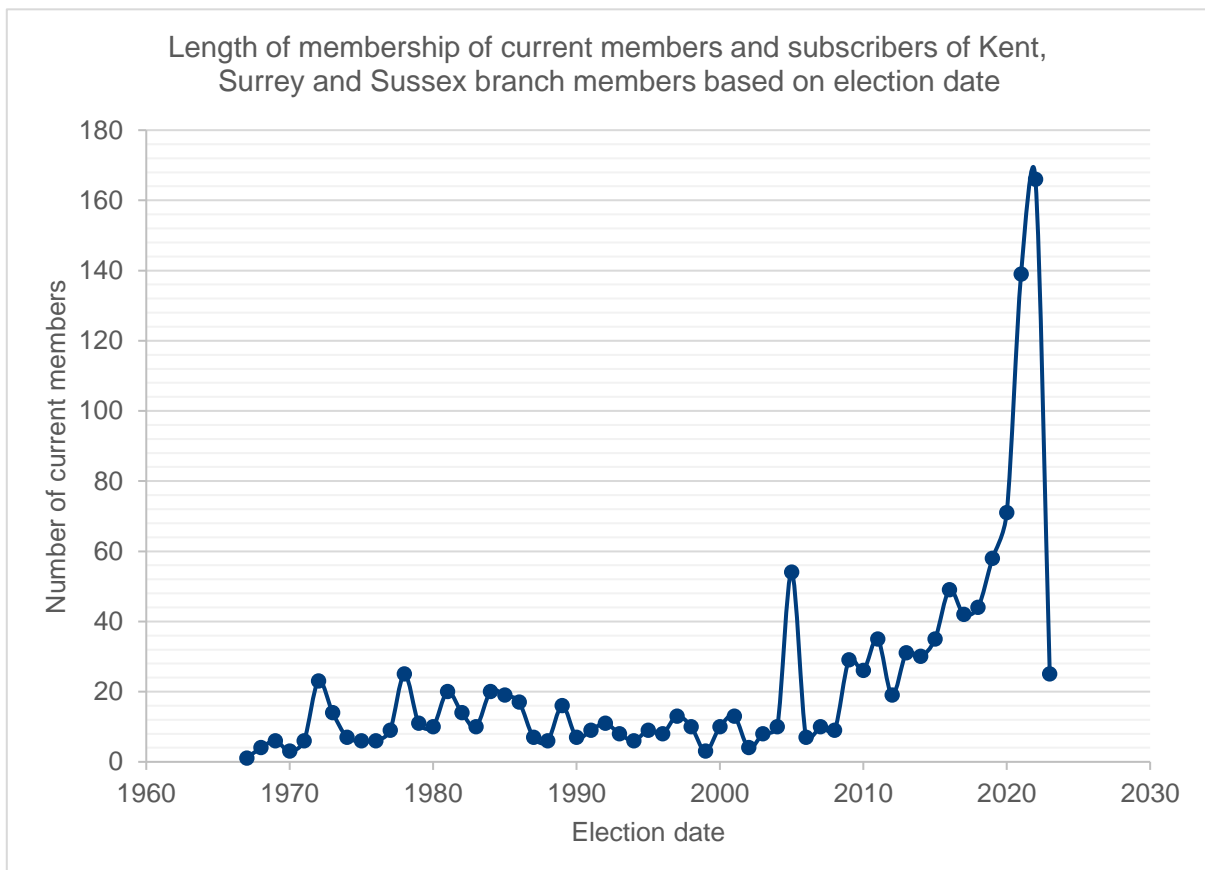

Kent, Surrey and Sussex

Branch members: **1,125**

Subscribers: **148**

Kent, Surrey and Sussex branch member map