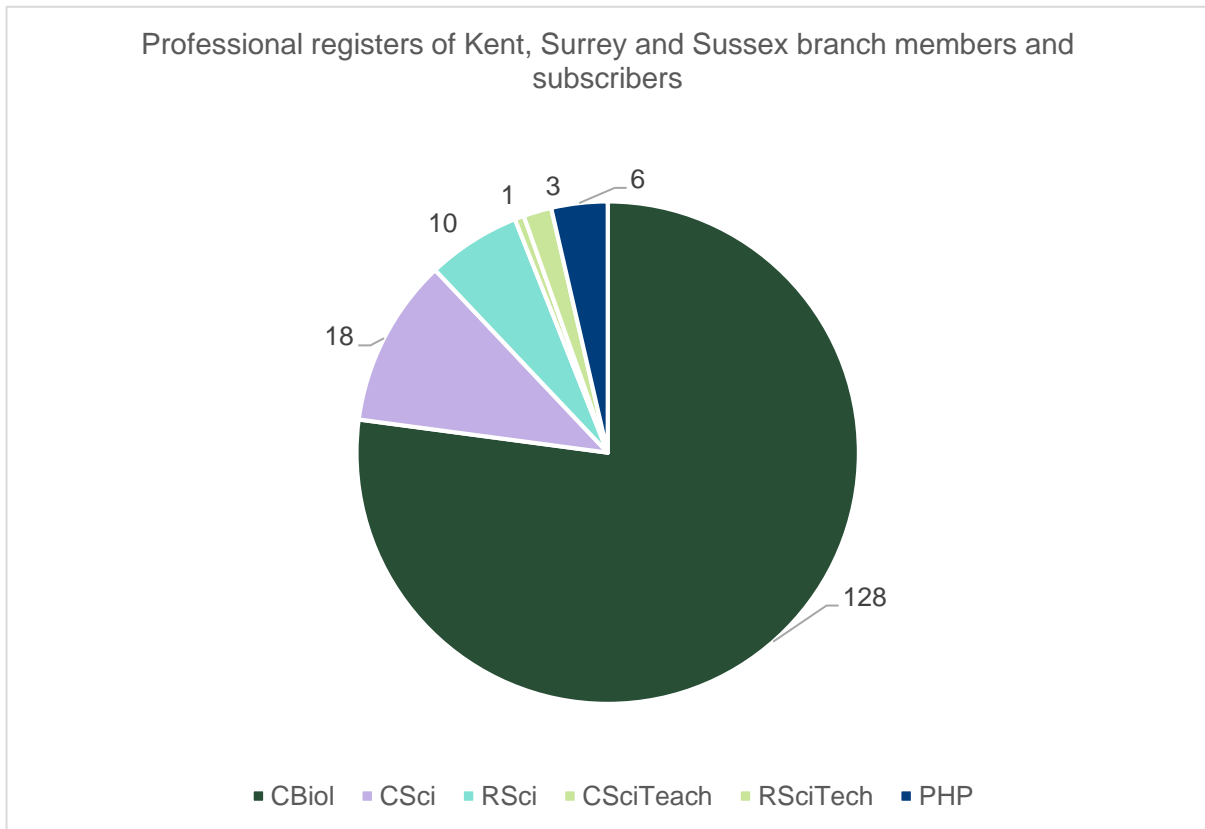

Kent, Surrey and Sussex

Branch members: **1,125**

Subscribers: **148**

Kent, Surrey and Sussex branch member map