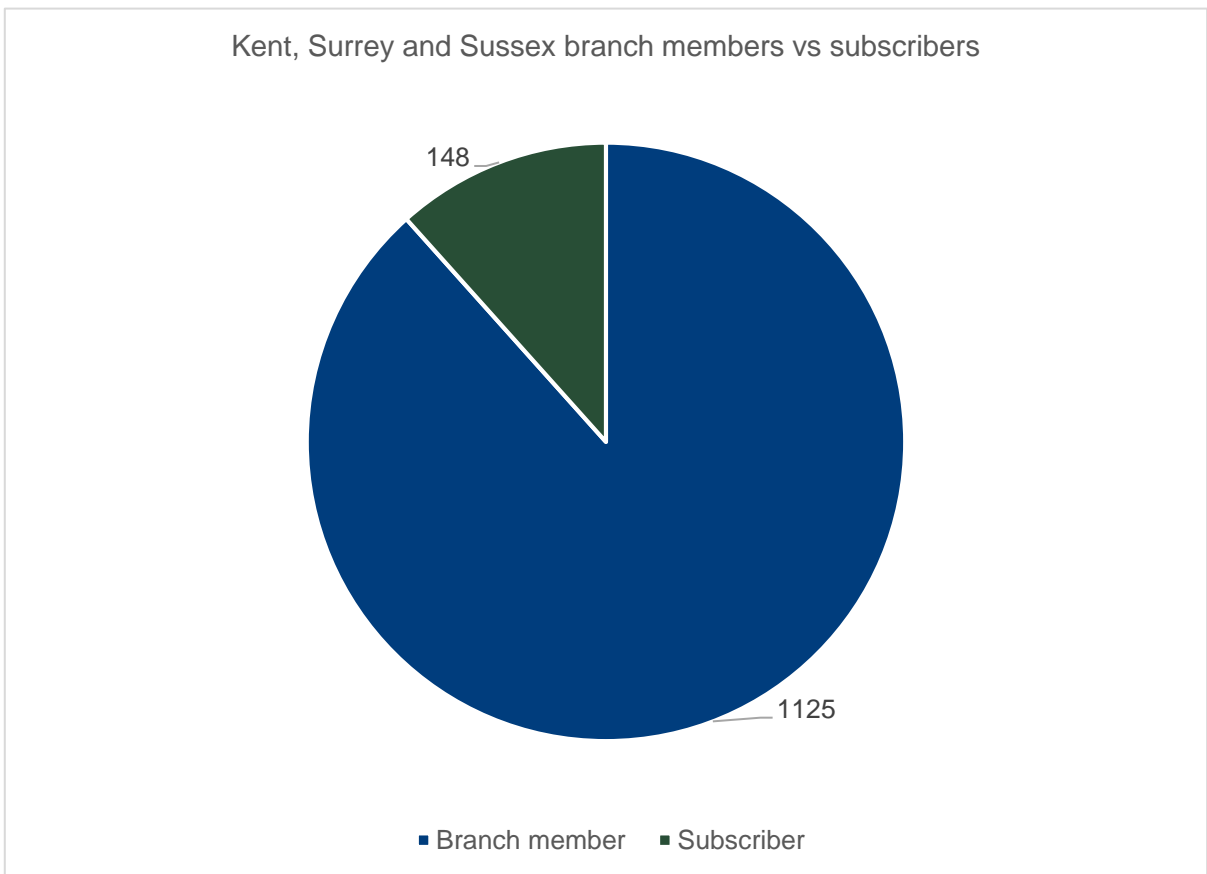

Kent, Surrey and Sussex

Branch members: **1,125**

Subscribers: **148**

Kent, Surrey and Sussex branch member map