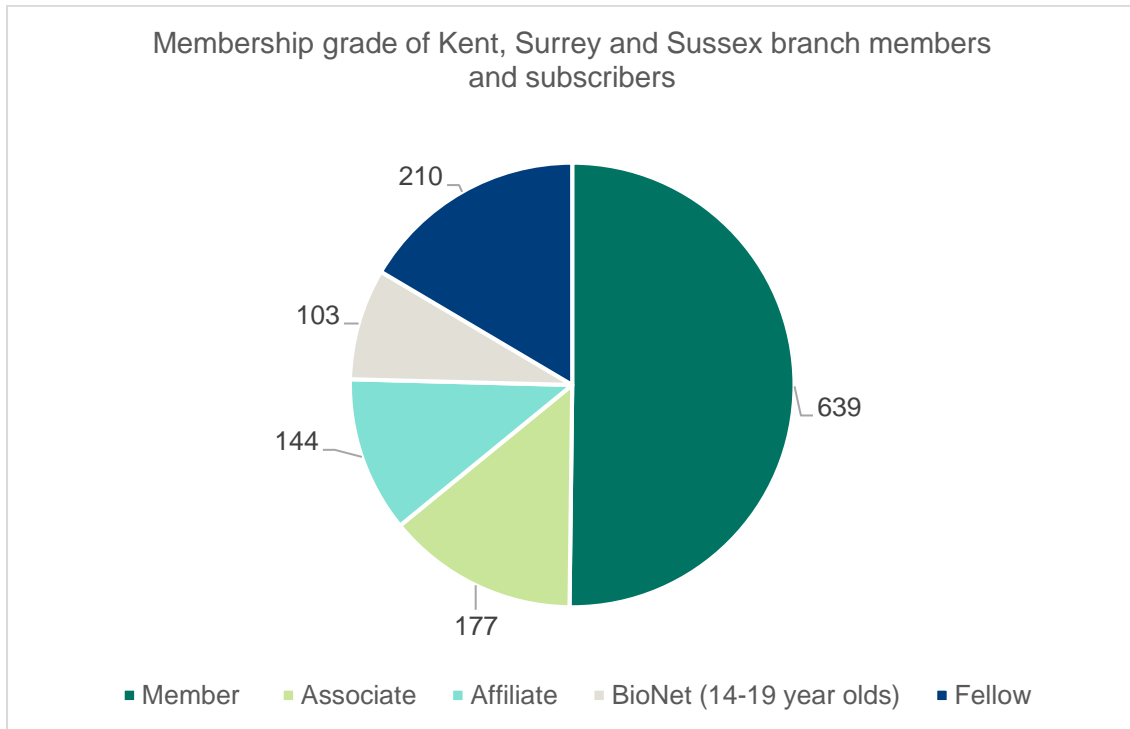

Kent, Surrey and Sussex

Branch members: **1,125**

Subscribers: **148**

Kent, Surrey and Sussex branch member map