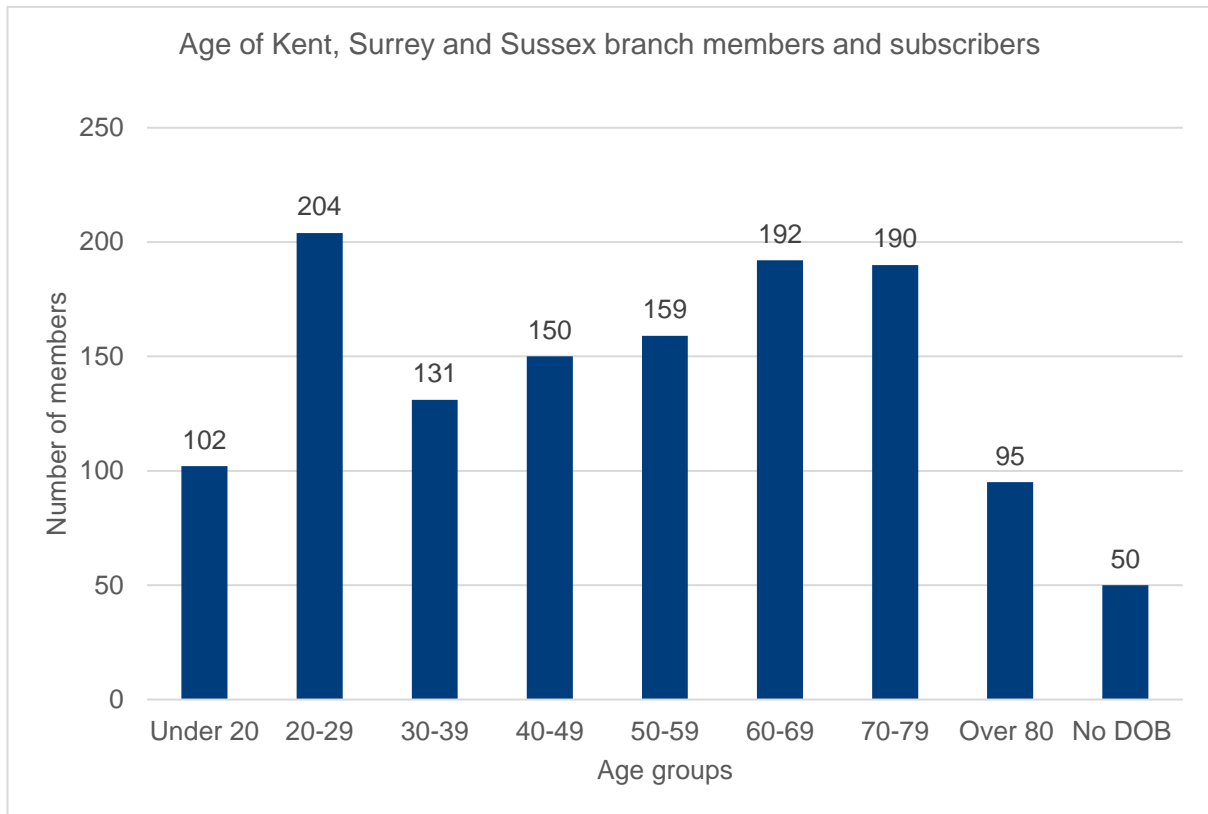

Kent, Surrey and Sussex

Branch members: **1,125**

Subscribers: **148**

Kent, Surrey and Sussex branch member map