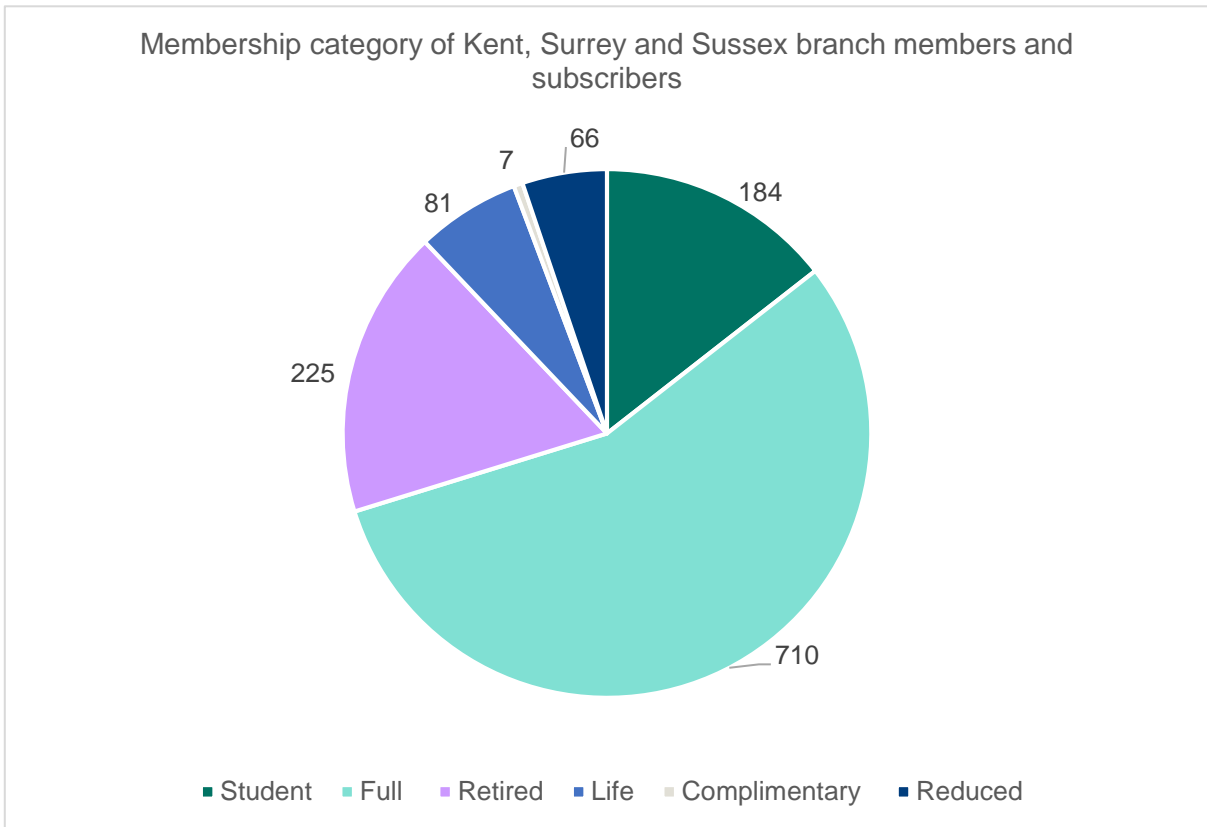

Kent, Surrey and Sussex

Branch members: **1,125**

Subscribers: **148**

Kent, Surrey and Sussex branch member map