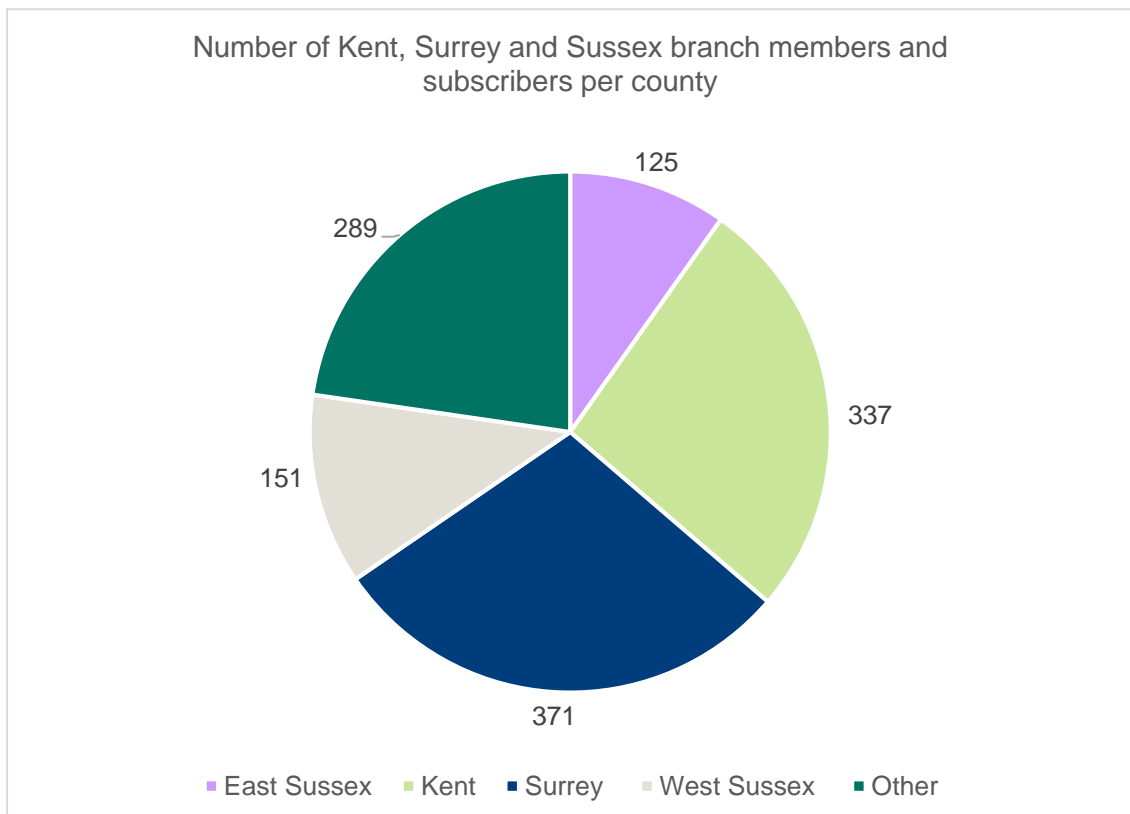

Kent, Surrey and Sussex

Branch members: **1,125**

Subscribers: **148**

Kent, Surrey and Sussex branch member map