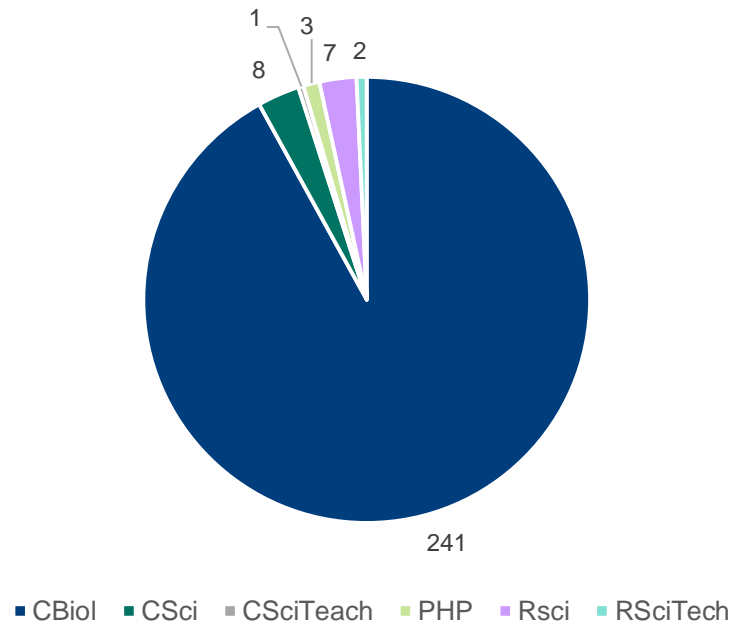

Beds, Essex and Herts

Branch members: **872**

Subscribers: **56**

Age of Beds, Essex and Herts branch members and subscribers

Gender profile of Beds, Essex and Herts branch members and subscribers

Membership category of Beds, Essex and Herts branch members and subscribers

Beds, Essex and Herts branch members vs subscribers

Professional registers of Beds, Essex and Herts branch members and subscribers

Length of membership of current members and subscribers of Beds, Essex and Herts branch based on election date

Beds, Essex and Herts branch member map