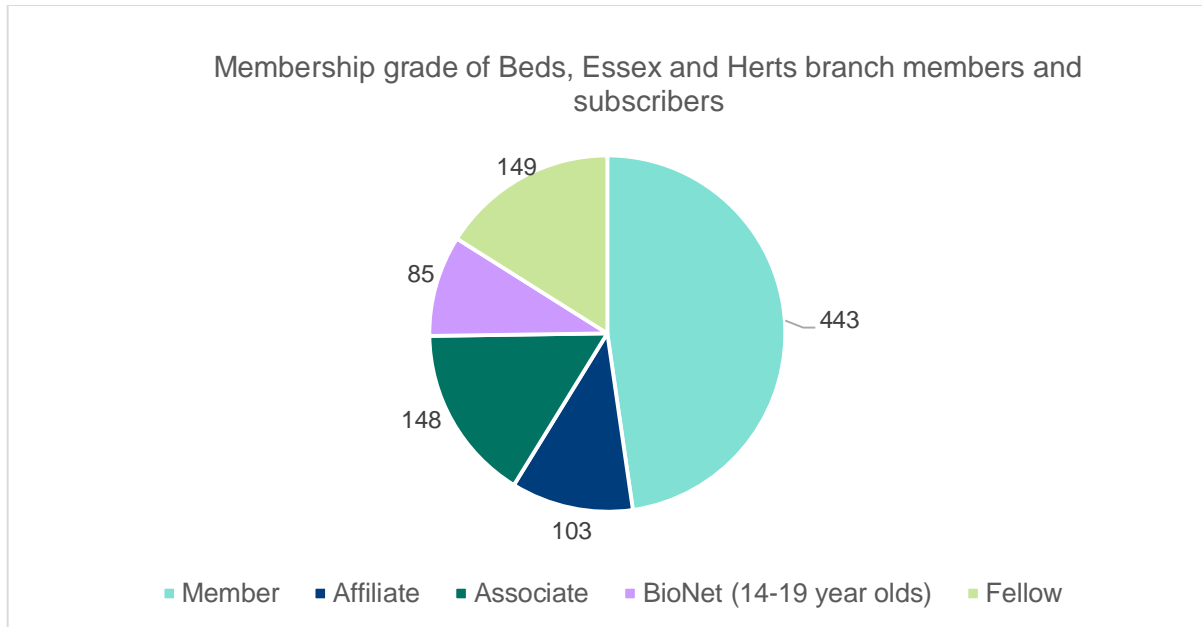

Beds, Essex and Herts

Branch members: **872**

Subscribers: **56**

Age of Beds, Essex and Herts branch members and subscribers

Gender profile of Beds, Essex and Herts branch members and subscribers

Membership category of Beds, Essex and Herts branch members and subscribers

Beds, Essex and Herts branch members vs subscribers

Professional registers of Beds, Essex and Herts branch members and subscribers

Length of membership of current members and subscribers of Beds, Essex and Herts branch based on election date