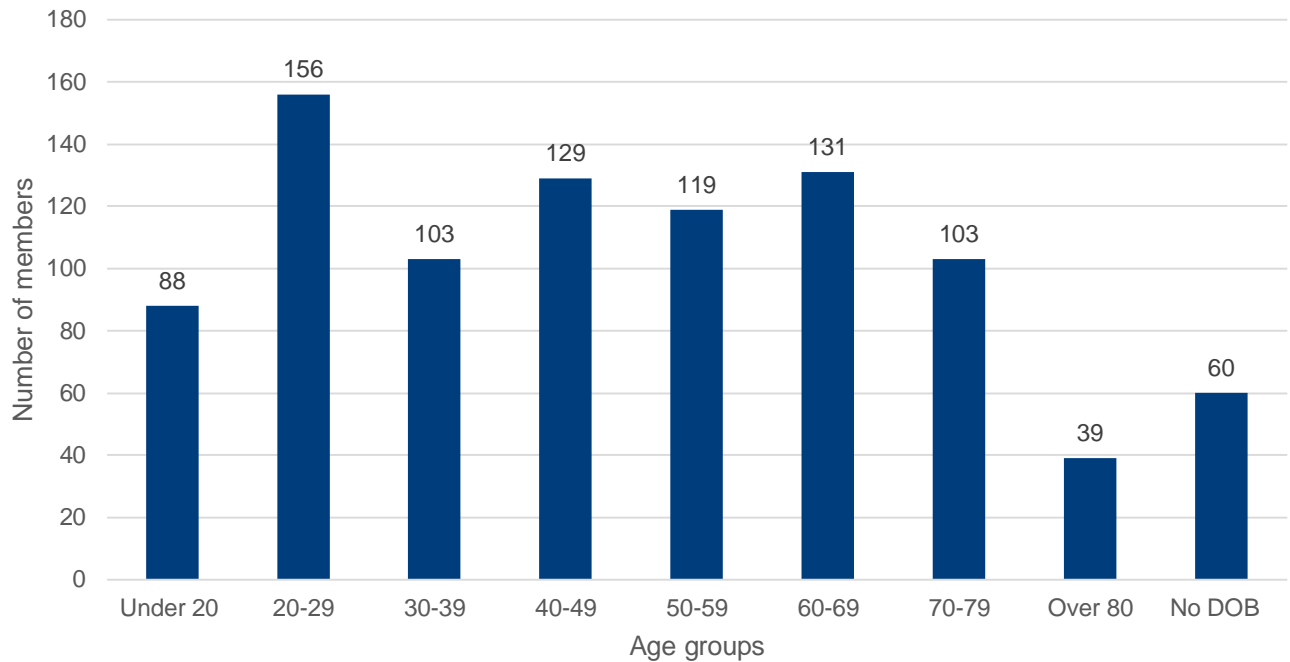

Beds, Essex and Herts

Branch members: **872**

Subscribers: **56**

Age of Beds, Essex and Herts branch members and subscribers

Gender profile of Beds, Essex and Herts branch members and subscribers

Membership category of Beds, Essex and Herts branch members and subscribers