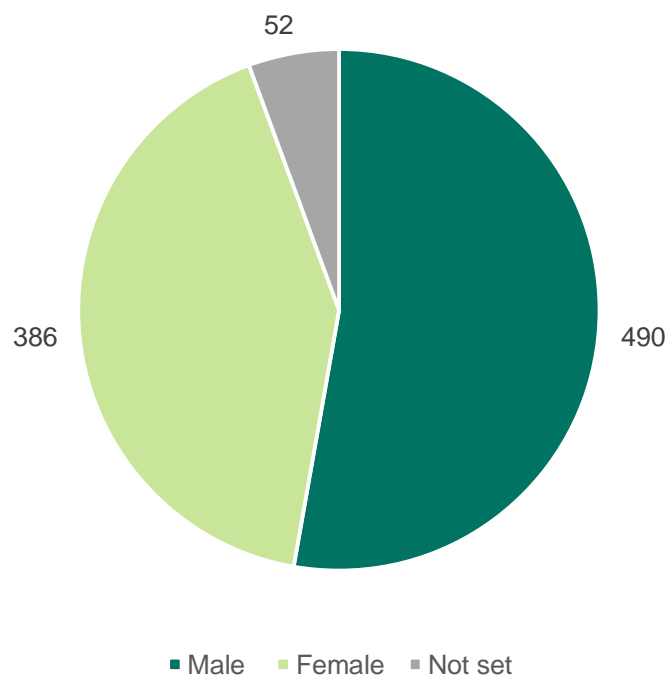

Beds, Essex and Herts

Branch members: **872**

Subscribers: **56**

Age of Beds, Essex and Herts branch members and subscribers

Gender profile of Beds, Essex and Herts branch members and subscribers

Membership category of Beds, Essex and Herts branch members and subscribers

Beds, Essex and Herts branch members vs subscribers

Professional registers of Beds, Essex and Herts branch members and subscribers

Length of membership of current members and subscribers of Beds, Essex and Herts branch based on election date