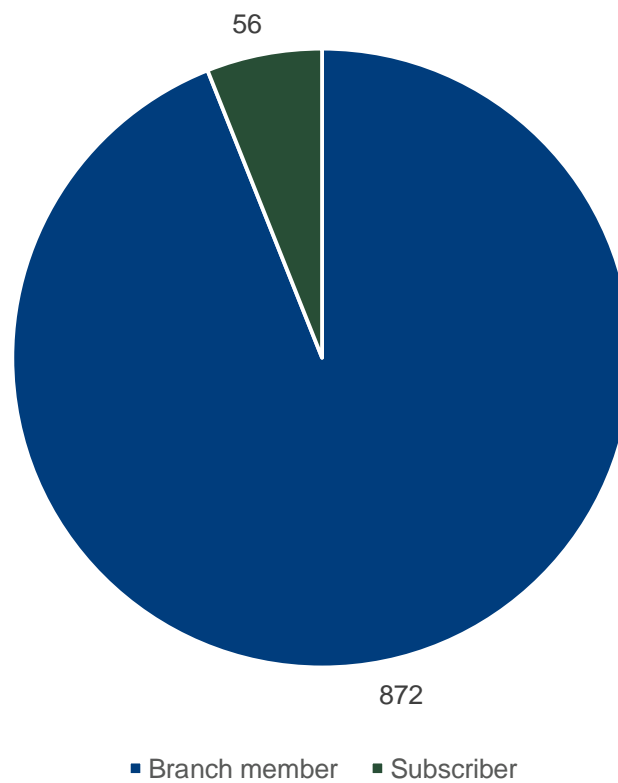

Beds, Essex and Herts

Branch members: **872**

Subscribers: **56**

Age of Beds, Essex and Herts branch members and subscribers

Gender profile of Beds, Essex and Herts branch members and subscribers

Membership category of Beds, Essex and Herts branch members and subscribers

Beds, Essex and Herts branch members vs subscribers

Professional registers of Beds, Essex and Herts branch members and subscribers

Length of membership of current members and subscribers of Beds, Essex and Herts branch based on election date