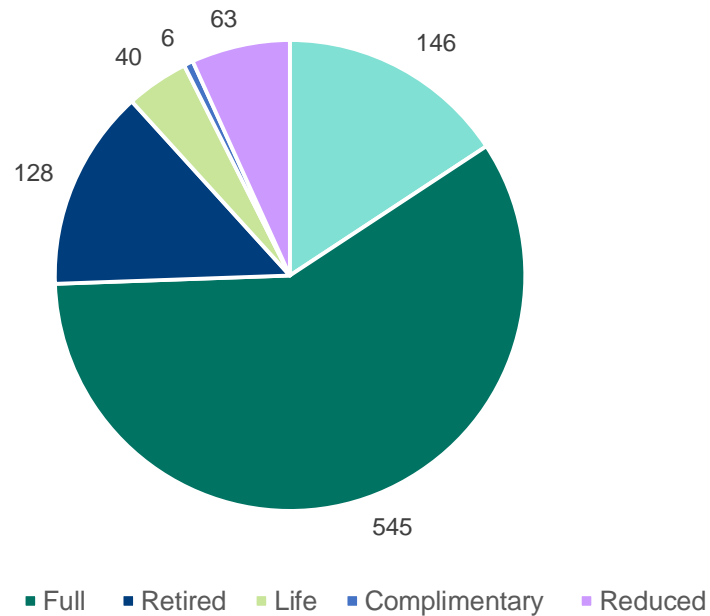

Beds, Essex and Herts

Branch members: **872**

Subscribers: **56**

Age of Beds, Essex and Herts branch members and subscribers

Gender profile of Beds, Essex and Herts branch members and subscribers

Membership category of Beds, Essex and Herts branch members and subscribers