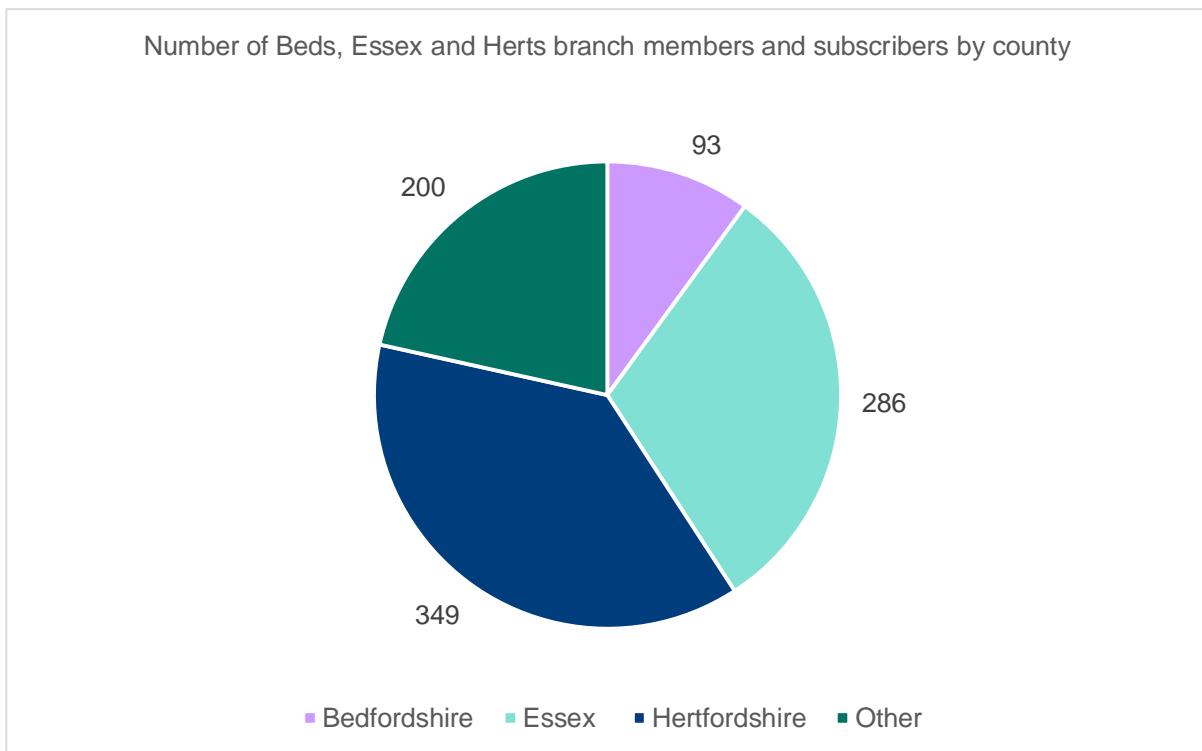

Beds, Essex and Herts

Branch members: **872**

Subscribers: **56**

Age of Beds, Essex and Herts branch members and subscribers

Gender profile of Beds, Essex and Herts branch members and subscribers

Membership category of Beds, Essex and Herts branch members and subscribers

Beds, Essex and Herts branch members vs subscribers

Professional registers of Beds, Essex and Herts branch members and subscribers

Length of membership of current members and subscribers of Beds, Essex and Herts branch based on election date

Beds, Essex and Herts branch member map