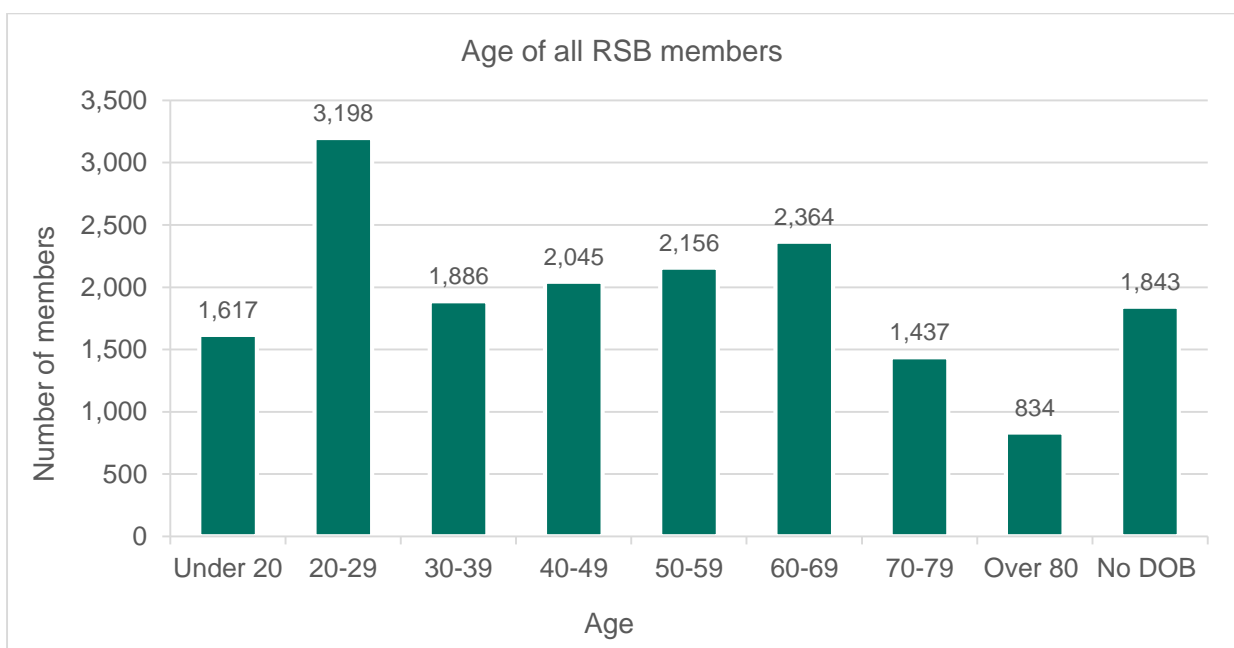

## Branch member demographics

January 2020

### All members

Membership grade of all RSB members

Membership grade profile by branch

**Beds, Essex and Herts**

Branch members: **793**