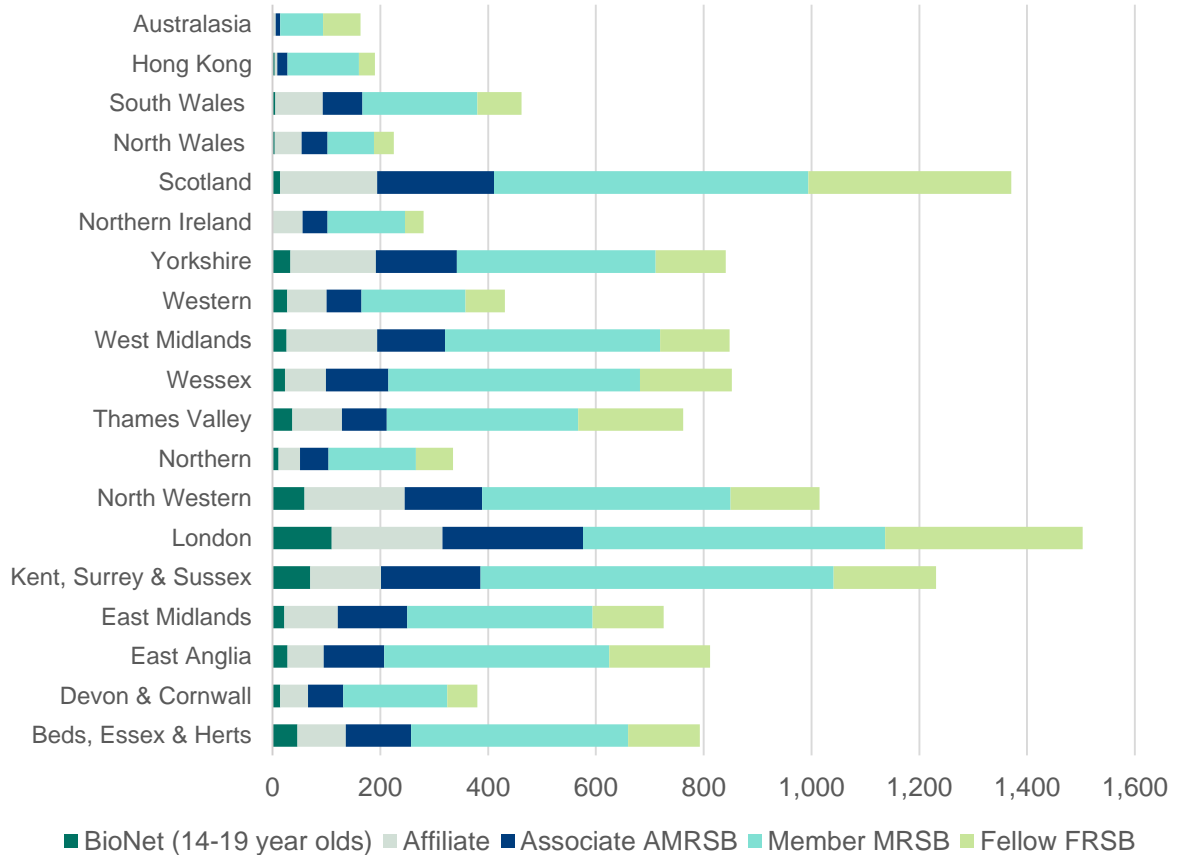

## Branch member demographics

January 2020

### All members

Membership grade of all RSB members

Membership grade profile by branch

**Beds, Essex and Herts**

Branch members: **793**