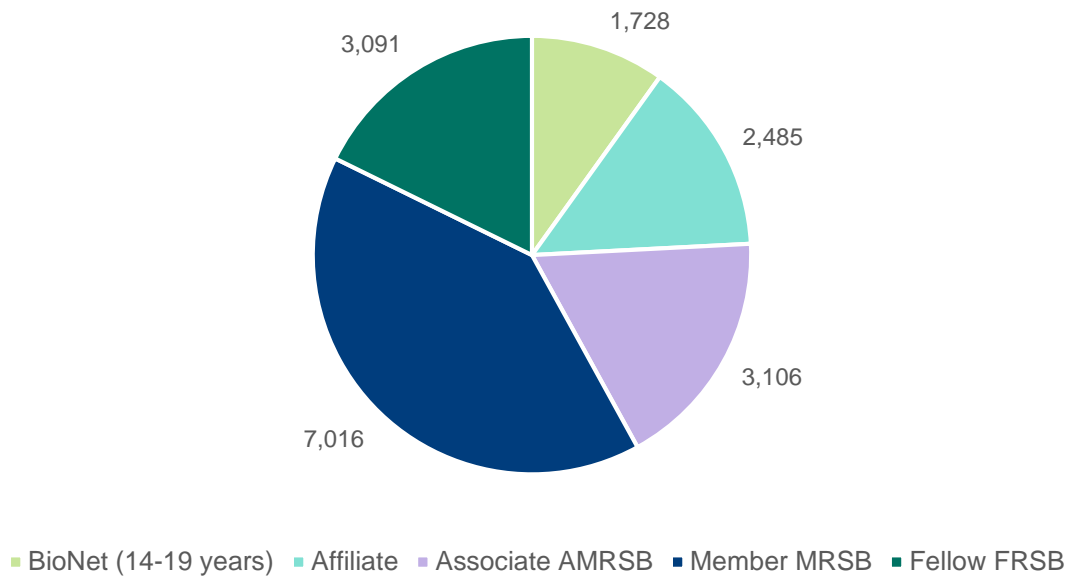

## Branch member demographics

January 2020

### All members

Membership grade of all RSB members

Membership grade profile by branch

**Beds, Essex and Herts**

Branch members: **793**