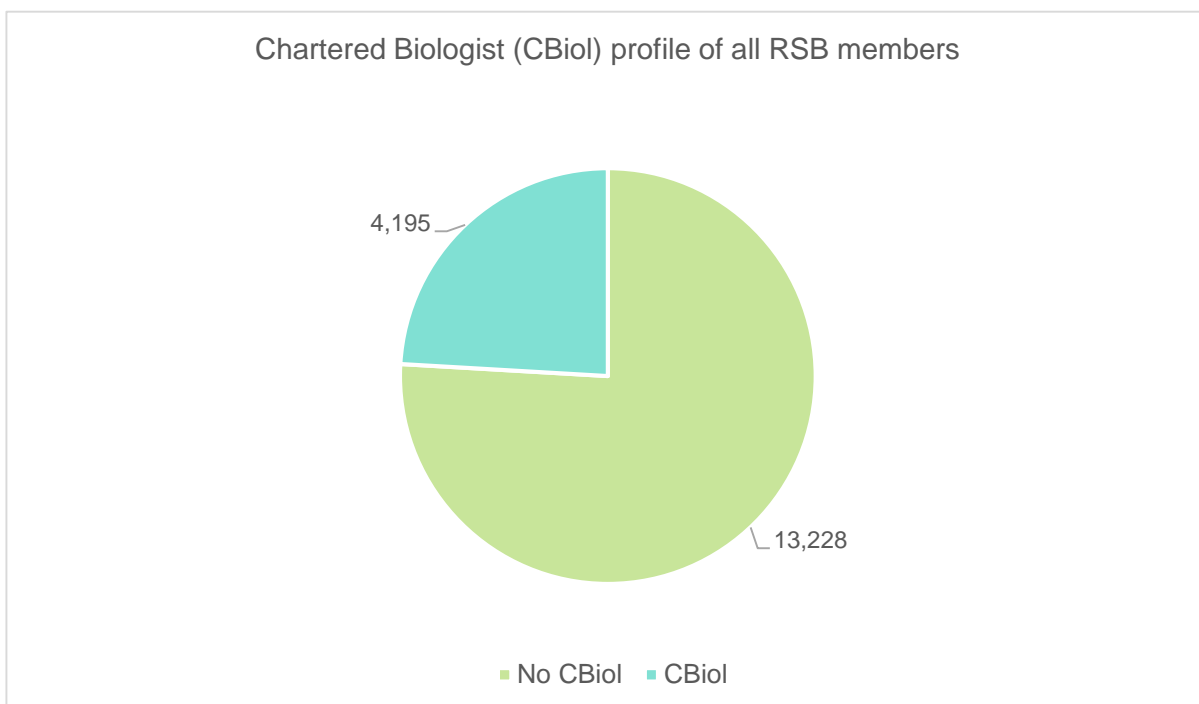

## Branch member demographics

January 2020

### All members

Membership grade of all RSB members

Membership grade profile by branch

**Beds, Essex and Herts**

Branch members: **793**