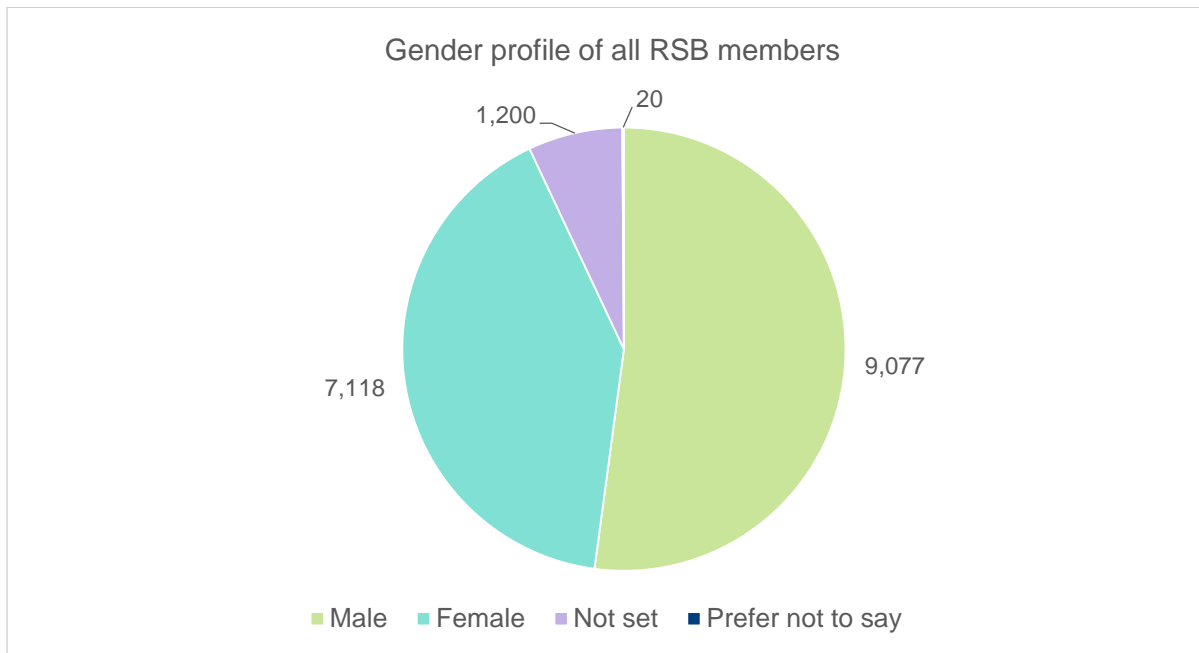

### All members

Membership grade of all RSB members

Membership grade profile by branch

**Beds, Essex and Herts**

Branch members: **793**