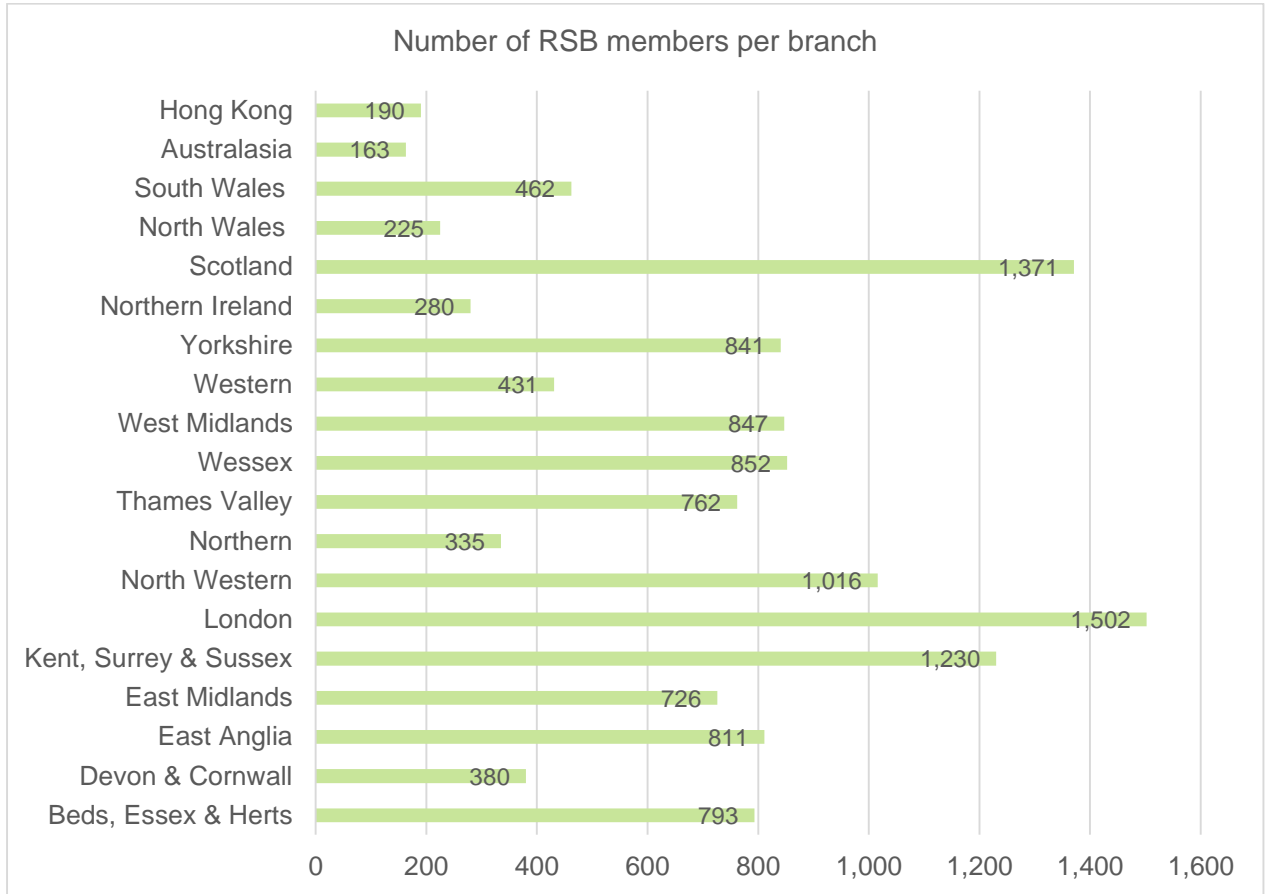

## Branch member demographics

January 2020

### All members

Membership grade of all RSB members

Membership grade profile by branch

**Beds, Essex and Herts**

Branch members: **793**